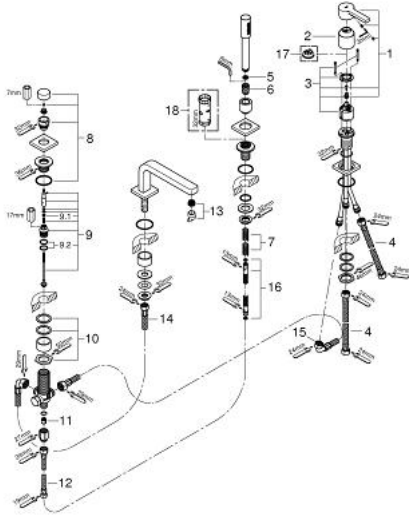

19 577 000 LINEARE_ 4-HOLE SINGLE LEVER BATH COMBINATION

PRODUCT DESCRIPTION

- Colour: chrome
- GROHE SilkMove 46 mm ceramic cartridge
- GROHE LongLife finish
- consists of:
 - pre-assembled spout fixing
 - single lever mixer operating element
 - bath spout with Mousseur
 - automatic diverter: bath/shower
 - hand shower Sena Stick (28 341)
 - metal shower hose 2000 mm
 - flexible connection hoses
 - connection for shower hose
 - Protected against backflow
 - Trim set for 29 037 000
 - without base frame
 - minimum pressure 1,0 bar

19 577 000 LINEARE_ 4-HOLE SINGLE LEVER BATH COMBINATION

SPARE PARTS, March 2015 – now

- 1: Lever (Spare part-nr. 46583000)
- 2: Shield (Spare part-nr. 46722000)
- 3: Cartridge (Spare part-nr. 46048000)
- 4: Tube (Spare part-nr. 07227000)
- 5: Dirt strainer (Spare part-nr. 0700200M)
- 6: Cone nut (Spare part-nr. 08864000)
- 7: Compression spring (Spare part-nr. 00869000)
- 8: Diverter knob (Spare part-nr. 46721000)
- 9: Diverter (Spare part-nr. 45443000)
- 9.1: O-ring $\varnothing 6 \times \varnothing 2$ (Spare part-nr. 0128300M)
- 9.2: Seat washer (Spare part-nr. 0120500M)
- 10: Repl.kit f.shank fastening 3/4" (Spare part-nr. 45444000)
- 11: Non-return valve (Spare part-nr. 08565000)
- 12: Tube (Spare part-nr. 07300000)
- 13: Mousseur (Spare part-nr. 13926000)
- 14: Tube (Spare part-nr. 48018000)
- 15: Tube (Spare part-nr. 48017000)
- 16: Metal hose (Spare part-nr. 28146000)
- 17: Temperature limiter (Spare part-nr. 46375000)*
- 18: Socket spanner (Spare part-nr. 19332000)*