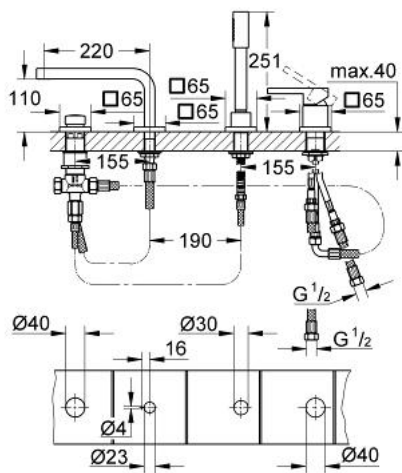

19 577 000 LINEARE_ 4-HOLE SINGLE LEVER BATH COMBINATION

PRODUCT DESCRIPTION

- Colour: chrome
- GROHE SilkMove 46 mm ceramic cartridge
- GROHE LongLife finish
- consists of:
 - pre-assembled spout fixing
 - single lever mixer operating element
 - bath spout with Mousseur
 - automatic diverter: bath/shower
 - hand shower Sena Stick (28 341)
 - metal shower hose 2000 mm
 - flexible connection hoses
 - connection for shower hose
 - Protected against backflow
 - Trim set for 29 037 000
 - without base frame
 - minimum pressure 1,0 bar

19 577 000 LINEARE_ 4-HOLE SINGLE LEVER BATH COMBINATION

SPARE PARTS, March 2015 – now

- 1: Lever (Spare part-nr. 46583000)
- 2: Shield (Spare part-nr. 46722000)
- 3: Cartridge (Spare part-nr. 46048000)
- 4: Tube (Spare part-nr. 07227000)
- 5: Dirt strainer (Spare part-nr. 0700200M)
- 6: Cone nut (Spare part-nr. 08864000)
- 7: Compression spring (Spare part-nr. 00869000)
- 8: Diverter knob (Spare part-nr. 46721000)
- 9: Diverter (Spare part-nr. 45443000)
- 9.1: O-ring $\varnothing 6 \times \varnothing 2$ (Spare part-nr. 0128300M)
- 9.2: Seat washer (Spare part-nr. 0120500M)
- 10: Repl.kit f.shank fastening 3/4" (Spare part-nr. 45444000)
- 11: Non-return valve (Spare part-nr. 08565000)
- 12: Tube (Spare part-nr. 07300000)
- 13: Mousseur (Spare part-nr. 13926000)
- 14: Tube (Spare part-nr. 48018000)
- 15: Tube (Spare part-nr. 48017000)
- 16: Metal hose (Spare part-nr. 28146000)
- 17: Temperature limiter (Spare part-nr. 46375000)*
- 18: Socket spanner (Spare part-nr. 19332000)*