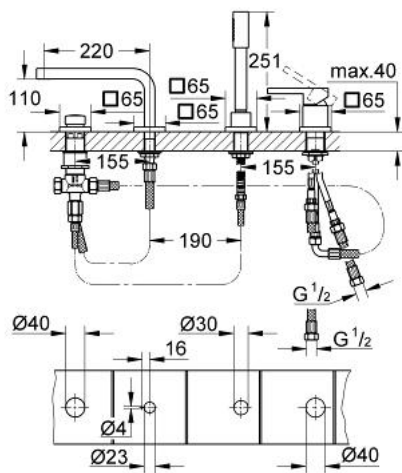

19 577 000 LINEARE_ 4-HOLE SINGLE LEVER BATH COMBINATION

PRODUCT DESCRIPTION

- Colour: chrome
- GROHE SilkMove 46 mm ceramic cartridge
- GROHE LongLife finish
- consists of:
 - pre-assembled spout fixing
 - single lever mixer operating element
 - bath spout with Mousseur
 - automatic diverter: bath/shower
 - hand shower Sena Stick (28 341)
 - metal shower hose 2000 mm
 - flexible connection hoses
 - connection for shower hose
 - Protected against backflow
- Trim set for 29 037 000
- without base frame
- minimum pressure 1,0 bar

19 577 000 LINEARE_ 4-HOLE SINGLE LEVER BATH COMBINATION

SPARE PARTS, March 2015 – now

- 1: Lever (Spare part-nr. 46583000)
- 2: Shield (Spare part-nr. 46722000)
- 3: Cartridge (Spare part-nr. 46048000)
- 4: Tube (Spare part-nr. 07227000)
- 5: Dirt strainer (Spare part-nr. 0700200M)
- 6: Cone nut (Spare part-nr. 08864000)
- 7: Compression spring (Spare part-nr. 00869000)
- 8: Diverter knob (Spare part-nr. 46721000)
- 9: Diverter (Spare part-nr. 45443000)
- 9.1: O-ring $\varnothing 6 \times \varnothing 2$ (Spare part-nr. 0128300M)
- 9.2: Seat washer (Spare part-nr. 0120500M)
- 10: Repl.kit f.shank fastening 3/4" (Spare part-nr. 45444000)
- 11: Non-return valve (Spare part-nr. 08565000)
- 12: Tube (Spare part-nr. 07300000)
- 13: Mousseur (Spare part-nr. 13926000)
- 14: Tube (Spare part-nr. 48018000)
- 15: Tube (Spare part-nr. 48017000)
- 16: Metal hose (Spare part-nr. 28146000)
- 17: Temperature limiter (Spare part-nr. 46375000)*
- 18: Socket spanner (Spare part-nr. 19332000)*