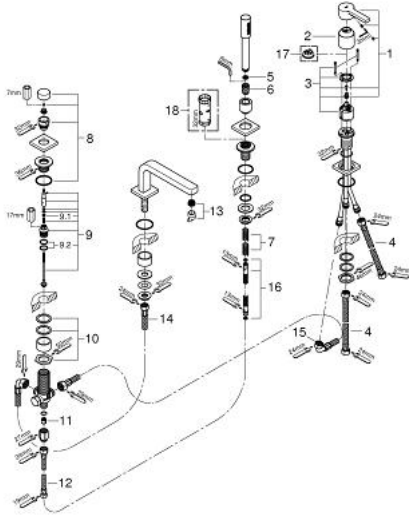

19 577 000 LINEARE_ 4-HOLE SINGLE LEVER BATH COMBINATION

PRODUCT DESCRIPTION

- Colour: chrome
- GROHE SilkMove 46 mm ceramic cartridge
- GROHE LongLife finish
- consists of:
 - pre-assembled spout fixing
 - single lever mixer operating element
 - bath spout with Mousseur
 - automatic diverter: bath/shower
 - hand shower Sena Stick (28 341)
 - metal shower hose 2000 mm
 - flexible connection hoses
 - connection for shower hose
 - Protected against backflow
- Trim set for 29 037 000
- without base frame
- minimum pressure 1,0 bar

19 577 000 LINEARE_ 4-HOLE SINGLE LEVER BATH COMBINATION

SPARE PARTS, March 2015 – now

- 1: Lever (Spare part-nr. 46583000)
- 2: Shield (Spare part-nr. 46722000)
- 3: Cartridge (Spare part-nr. 46048000)
- 4: Tube (Spare part-nr. 07227000)
- 5: Dirt strainer (Spare part-nr. 0700200M)
- 6: Cone nut (Spare part-nr. 08864000)
- 7: Compression spring (Spare part-nr. 00869000)
- 8: Diverter knob (Spare part-nr. 46721000)
- 9: Diverter (Spare part-nr. 45443000)
- 9.1: O-ring $\varnothing 6 \times \varnothing 2$ (Spare part-nr. 0128300M)
- 9.2: Seat washer (Spare part-nr. 0120500M)
- 10: Repl.kit f.shank fastening 3/4" (Spare part-nr. 45444000)
- 11: Non-return valve (Spare part-nr. 08565000)
- 12: Tube (Spare part-nr. 07300000)
- 13: Mousseur (Spare part-nr. 13926000)
- 14: Tube (Spare part-nr. 48018000)
- 15: Tube (Spare part-nr. 48017000)
- 16: Metal hose (Spare part-nr. 28146000)
- 17: Temperature limiter (Spare part-nr. 46375000)*
- 18: Socket spanner (Spare part-nr. 19332000)*