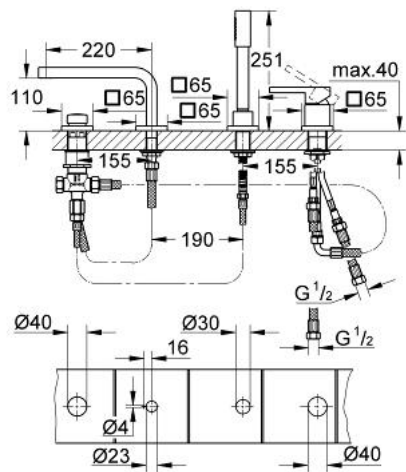

19 577 000 LINEARE_ FOUR-HOLE SINGLE-LEVER BATH COMBINATION

PRODUCT DESCRIPTION

- Colour: chrome
- GROHE SilkMove 46 mm ceramic cartridge
- GROHE LongLife finish
- consisting of:
 - pre-assembled spout fixing
 - single lever mixer operating element
 - bath inlet with mousseur
 - diverter bath/shower
 - hand shower Sena Stick (28 341)
 - metal shower hose 2000 mm
 - flexible connection hoses
 - connection for shower hose
 - protected against backflow
 - trim set for 29 037 000
 - without baseframe
 - min. recommended pressure 1.0 bar

19 577 000 LINEARE_ FOUR-HOLE SINGLE-LEVER BATH COMBINATION

SPARE PARTS, 3月 2015 – now

- 1: Lever (Spare part-nr. 46583000)
 - 2: Cap (Spare part-nr. 46722000)
 - 3: Cartridge (Spare part-nr. 46048000)
 - 4: Connecting hose (Spare part-nr. 07227000)
 - 5: Dirt strainer (Spare part-nr. 0700200M)
 - 6: Cone nut (Spare part-nr. 08864000)
 - 7: Compression spring (Spare part-nr. 00869000)
 - 8: Diverter knob (Spare part-nr. 46721000)
 - 9: Diverter (Spare part-nr. 45443000)
 - 9.1: Sealing washer $\varnothing 6 \times \varnothing 2$ (Spare part-nr. 0128300M)
 - 9.2: Sealing washer (Spare part-nr. 0120500M)
 - 10: Replacement kit for shank fastening (Spare part-nr. 45444000)
 - 11: Non-return valve (Spare part-nr. 08565000)
 - 12: Connecting hose (Spare part-nr. 07300000)
 - 13: Mousseur (Spare part-nr. 13926000)
 - 14: Connecting hose (Spare part-nr. 48018000)
 - 15: Connecting hose (Spare part-nr. 48017000)
 - 16: Metal shower hose (Spare part-nr. 28146000)
 - 17: Temperature limiter (Spare part-nr. 46375000)*
 - 18: Socket spanner (Spare part-nr. 19332000)*
- * Optional accessories