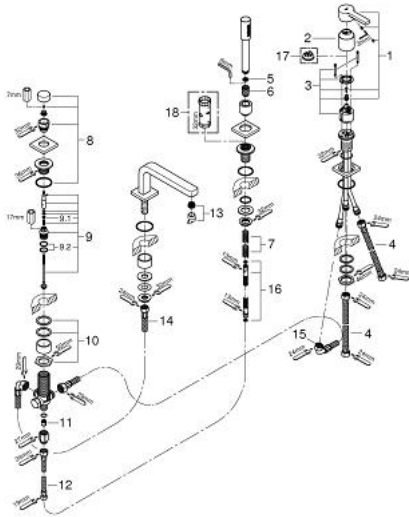

19 577 000 LINEARE_ FOUR-HOLE SINGLE-LEVER BATH COMBINATION

PRODUCT DESCRIPTION

- Colour: chrome
- GROHE SilkMove 46 mm ceramic cartridge
- GROHE LongLife finish
- consisting of:
 - pre-assembled spout fixing
 - single lever mixer operating element
 - bath inlet with mousseur
 - diverter bath/shower
 - hand shower Sena Stick (28 341)
 - metal shower hose 2000 mm
 - flexible connection hoses
 - connection for shower hose
 - protected against backflow
 - trim set for 29 037 000
 - without baseframe
 - min. recommended pressure 1.0 bar

19 577 000 LINEARE_ FOUR-HOLE SINGLE-LEVER BATH COMBINATION

SPARE PARTS, 3月 2015 – now

- 1: Lever (Spare part-nr. 46583000)
 - 2: Cap (Spare part-nr. 46722000)
 - 3: Cartridge (Spare part-nr. 46048000)
 - 4: Connecting hose (Spare part-nr. 07227000)
 - 5: Dirt strainer (Spare part-nr. 0700200M)
 - 6: Cone nut (Spare part-nr. 08864000)
 - 7: Compression spring (Spare part-nr. 00869000)
 - 8: Diverter knob (Spare part-nr. 46721000)
 - 9: Diverter (Spare part-nr. 45443000)
 - 9.1: Sealing washer $\varnothing 6 \times \varnothing 2$ (Spare part-nr. 0128300M)
 - 9.2: Sealing washer (Spare part-nr. 0120500M)
 - 10: Replacement kit for shank fastening (Spare part-nr. 45444000)
 - 11: Non-return valve (Spare part-nr. 08565000)
 - 12: Connecting hose (Spare part-nr. 07300000)
 - 13: Mousseur (Spare part-nr. 13926000)
 - 14: Connecting hose (Spare part-nr. 48018000)
 - 15: Connecting hose (Spare part-nr. 48017000)
 - 16: Metal shower hose (Spare part-nr. 28146000)
 - 17: Temperature limiter (Spare part-nr. 46375000)*
 - 18: Socket spanner (Spare part-nr. 19332000)*
- * Optional accessories