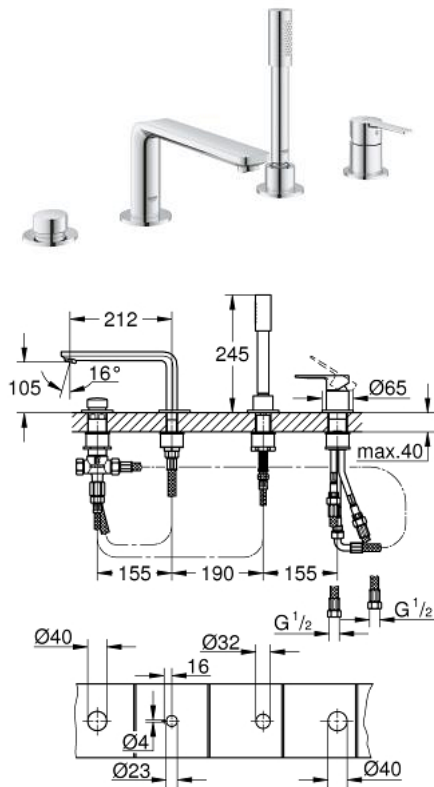

19 577 001 LINEARE 4-HOLE SINGLE LEVER BATH COMBINATION

PRODUCT DESCRIPTION

- Colour: chrome
- GROHE SilkMove 35 mm ceramic cartridge
- with temperature limiter
- GROHE LongLife finish
- pre-assembled spout fixing
- single lever mixer operating element
- metal lever
- bath spout with Mousseur
- automatic diverter: bath/shower
- metal stick hand shower
- metal shower hose 2000 mm (always chrome for any colour of the set)
- flexible connection hoses
- connection for shower hose
- Protected against backflow
- for use with 29 037 000
- minimum pressure 1,0 bar

19 577 001 LINEARE 4-HOLE SINGLE LEVER BATH COMBINATION

SPARE PARTS, July 2016 – now

- 1: Lever (Spare part-nr. 46983000)
 - 2: Cartridge (Spare part-nr. 46374000)
 - 3: Tube (Spare part-nr. 07227000)
 - 4: Dirt strainer (Spare part-nr. 0700200M)
 - 5: Cone nut (Spare part-nr. 08864000)
 - 6: Compression spring (Spare part-nr. 00869000)
 - 7: Diverter knob (Spare part-nr. 46721000)
 - 8: Diverter (Spare part-nr. 45443000)
 - 8.1: O-ring $\varnothing 6 \times \varnothing 2$ (Spare part-nr. 0128300M)
 - 8.2: Seat washer (Spare part-nr. 0120500M)
 - 9: Repl.kit f.shank fastening 3/4" (Spare part-nr. 45444000)
 - 10: Non-return valve (Spare part-nr. 08565000)
 - 11: Tube (Spare part-nr. 07300000)
 - 12: Tube (Spare part-nr. 48018000)
 - 13: Mousseur (Spare part-nr. 13941000)
 - 14: Metal hose (Spare part-nr. 28146000)
 - 15: Socket spanner (Spare part-nr. 19332000)*
- * Optional accessories