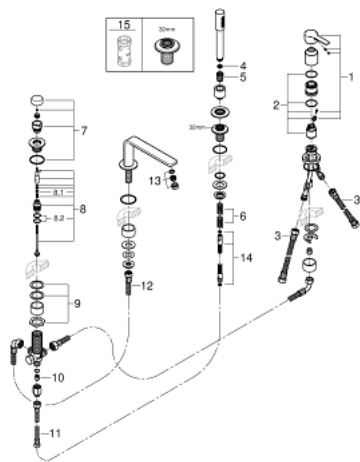

19 577 001 LINEARE 4-HOLE SINGLE LEVER BATH COMBINATION

PRODUCT DESCRIPTION

- Colour: chrome
- GROHE SilkMove 35 mm ceramic cartridge
- with temperature limiter
- GROHE LongLife finish
- pre-assembled spout fixing
- single lever mixer operating element
- metal lever
- bath spout with Mousseur
- automatic diverter: bath/shower
- metal stick hand shower
- metal shower hose 2000 mm (always chrome for any colour of the set)
- flexible connection hoses
- connection for shower hose
- Protected against backflow
- for use with 29 037 000
- minimum pressure 1,0 bar

19 577 001 LINEARE 4-HOLE SINGLE LEVER BATH COMBINATION

SPARE PARTS, July 2016 – now

- 1: Lever (Spare part-nr. 46983000)
 - 2: Cartridge (Spare part-nr. 46374000)
 - 3: Tube (Spare part-nr. 07227000)
 - 4: Dirt strainer (Spare part-nr. 0700200M)
 - 5: Cone nut (Spare part-nr. 08864000)
 - 6: Compression spring (Spare part-nr. 00869000)
 - 7: Diverter knob (Spare part-nr. 46721000)
 - 8: Diverter (Spare part-nr. 45443000)
 - 8.1: O-ring $\varnothing 6 \times \varnothing 2$ (Spare part-nr. 0128300M)
 - 8.2: Seat washer (Spare part-nr. 0120500M)
 - 9: Repl.kit f.shank fastening 3/4" (Spare part-nr. 45444000)
 - 10: Non-return valve (Spare part-nr. 08565000)
 - 11: Tube (Spare part-nr. 07300000)
 - 12: Tube (Spare part-nr. 48018000)
 - 13: Mousseur (Spare part-nr. 13941000)
 - 14: Metal hose (Spare part-nr. 28146000)
 - 15: Socket spanner (Spare part-nr. 19332000)*
- * Optional accessories