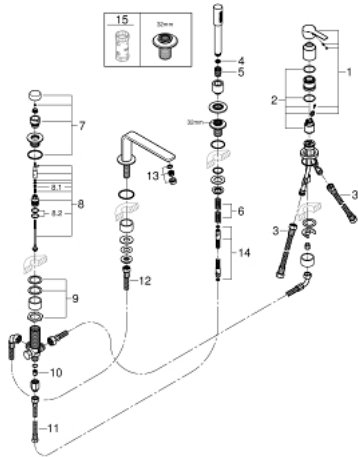

19 577 001 LINEARE FOUR-HOLE SINGLE-LEVER BATH COMBINATION

PRODUCT DESCRIPTION

- Colour: chrome
- GROHE SilkMove 35 mm ceramic cartridge
- with temperature limiter
- GROHE LongLife finish
- pre-assembled spout fixing
- single lever mixer operating element
- metal lever
- bath inlet with mousseur
- diverter bath/shower
- metal stick hand shower
- metal shower hose 2000 mm (always chrome for any colour of the set)
- flexible connection hoses
- connection for shower hose
- protected against backflow
- for use with 29 037 000
- min. recommended pressure 1.0 bar

19 577 001 LINEARE FOUR-HOLE SINGLE-LEVER BATH COMBINATION

SPARE PARTS, 7月 2016 – now

- 1: Lever (Spare part-nr. 46983000)
- 2: Cartridge (Spare part-nr. 46374000)
- 3: Connecting hose (Spare part-nr. 07227000)
- 4: Dirt strainer (Spare part-nr. 0700200M)
- 5: Cone nut (Spare part-nr. 08864000)
- 6: Compression spring (Spare part-nr. 00869000)
- 7: Diverter knob (Spare part-nr. 46721000)
- 8: Diverter (Spare part-nr. 45443000)
- 8.1: Sealing washer $\varnothing 6 \times \varnothing 2$ (Spare part-nr. 0128300M)
- 8.2: Sealing washer (Spare part-nr. 0120500M)
- 9: Replacement kit for shank fastening (Spare part-nr. 45444000)
- 10: Non-return valve (Spare part-nr. 08565000)
- 11: Connecting hose (Spare part-nr. 07300000)
- 12: Connecting hose (Spare part-nr. 48018000)
- 13: Mousseur (Spare part-nr. 13941000)
- 14: Metal shower hose (Spare part-nr. 28146000)
- 15: Socket spanner (Spare part-nr. 19332000)*