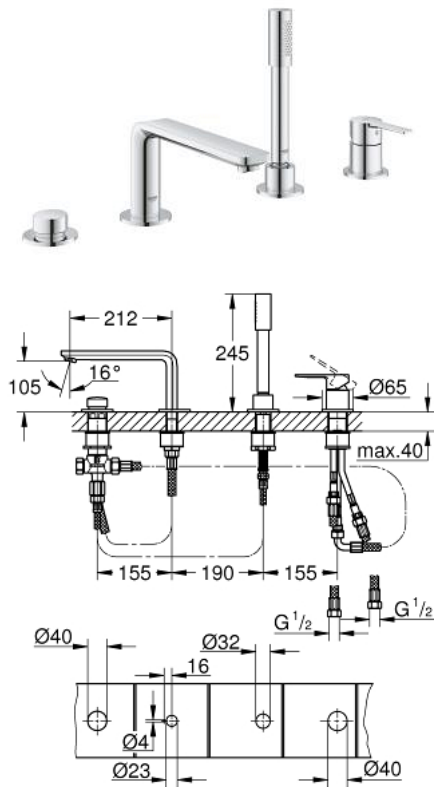

19 577 001 LINEARE FOUR-HOLE SINGLE-LEVER BATH COMBINATION

PRODUCT DESCRIPTION

- Colour: chrome
- GROHE SilkMove 35 mm ceramic cartridge
- with temperature limiter
- GROHE LongLife finish
- pre-assembled spout fixing
- single lever mixer operating element
- metal lever
- bath inlet with mousseur
- diverter bath/shower
- metal stick hand shower
- metal shower hose 2000 mm (always chrome for any colour of the set)
- flexible connection hoses
- connection for shower hose
- protected against backflow
- for use with 29 037 000
- min. recommended pressure 1.0 bar

19 577 001 LINEARE FOUR-HOLE SINGLE-LEVER BATH COMBINATION

SPARE PARTS, 7月 2016 – now

- 1: Lever (Spare part-nr. 46983000)
- 2: Cartridge (Spare part-nr. 46374000)
- 3: Connecting hose (Spare part-nr. 07227000)
- 4: Dirt strainer (Spare part-nr. 0700200M)
- 5: Cone nut (Spare part-nr. 08864000)
- 6: Compression spring (Spare part-nr. 00869000)
- 7: Diverter knob (Spare part-nr. 46721000)
- 8: Diverter (Spare part-nr. 45443000)
- 8.1: Sealing washer $\varnothing 6 \times \varnothing 2$ (Spare part-nr. 0128300M)
- 8.2: Sealing washer (Spare part-nr. 0120500M)
- 9: Replacement kit for shank fastening (Spare part-nr. 45444000)
- 10: Non-return valve (Spare part-nr. 08565000)
- 11: Connecting hose (Spare part-nr. 07300000)
- 12: Connecting hose (Spare part-nr. 48018000)
- 13: Mousseur (Spare part-nr. 13941000)
- 14: Metal shower hose (Spare part-nr. 28146000)
- 15: Socket spanner (Spare part-nr. 19332000)*