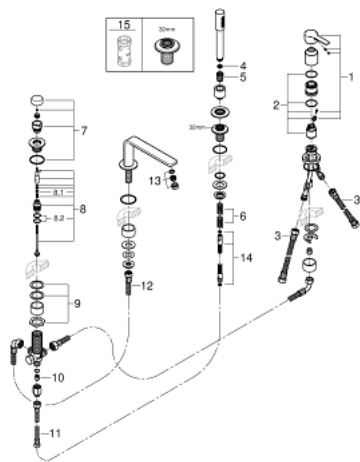

## 19 577 AL1 LINEARE 4-HOLE SINGLE LEVER BATH COMBINATION

### SPARE PARTS, March 2019 – now

- 1: Lever (Spare part-nr. 46983AL0)
- 2: Cartridge (Spare part-nr. 46374000)
- 3: Tube (Spare part-nr. 07227000)
- 4: Dirt strainer (Spare part-nr. 0700200M)
- 5: Cone nut (Spare part-nr. 08864AL0)
- 6: Compression spring (Spare part-nr. 00869000)
- 7: Diverter knob (Spare part-nr. 46721AL0)
- 8: Diverter (Spare part-nr. 45443000)
- 8.1: O-ring  $\varnothing 6 \times \varnothing 2$  (Spare part-nr. 0128300M)
- 8.2: Seat washer (Spare part-nr. 0120500M)
- 9: Repl.kit f.shank fastening 3/4" (Spare part-nr. 45444000)
- 10: Non-return valve (Spare part-nr. 08565000)
- 11: Tube (Spare part-nr. 07300000)
- 12: Tube (Spare part-nr. 48018000)
- 13: Mousseur (Spare part-nr. 13941AL0)
- 14: Metal hose (Spare part-nr. 28146000)
- 15: Socket spanner (Spare part-nr. 19332000)\*