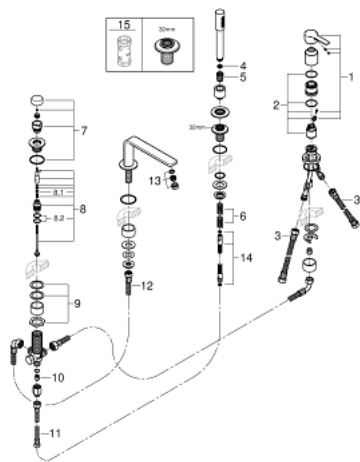

19 577 DC1 LINEARE 4-HOLE SINGLE LEVER BATH COMBINATION

SPARE PARTS, September 2016 – now

- 1: Lever (Spare part-nr. 46983DC0)
 - 2: Cartridge (Spare part-nr. 46374000)
 - 3: Tube (Spare part-nr. 07227000)
 - 4: Dirt strainer (Spare part-nr. 0700200M)
 - 5: Cone nut (Spare part-nr. 08864DC0)
 - 6: Compression spring (Spare part-nr. 00869000)
 - 7: Diverter knob (Spare part-nr. 46721DC0)
 - 8: Diverter (Spare part-nr. 45443000)
 - 8.1: O-ring $\varnothing 6 \times \varnothing 2$ (Spare part-nr. 0128300M)
 - 8.2: Seat washer (Spare part-nr. 0120500M)
 - 9: Repl.kit f.shank fastening 3/4" (Spare part-nr. 45444000)
 - 10: Non-return valve (Spare part-nr. 08565000)
 - 11: Tube (Spare part-nr. 07300000)
 - 12: Tube (Spare part-nr. 48018000)
 - 13: Mousseur (Spare part-nr. 13941DC0)
 - 14: Metal hose (Spare part-nr. 28146000)
 - 15: Socket spanner (Spare part-nr. 19332000)*
- * Optional accessories