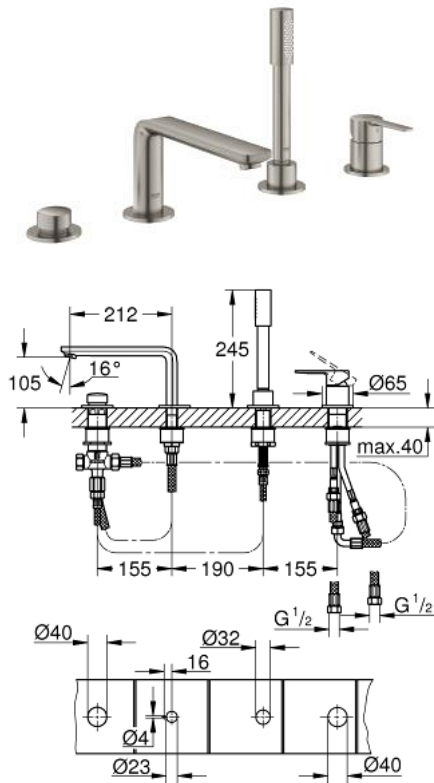

## 19 577 DC1 LINEARE FOUR-HOLE SINGLE-LEVER BATH COMBINATION

### PRODUCT DESCRIPTION

- Colour: supersteel
- GROHE SilkMove 35 mm ceramic cartridge
- with temperature limiter
- GROHE LongLife finish
- pre-assembled spout fixing
- single lever mixer operating element
- metal lever
- bath inlet with mousseur
- diverter bath/shower
- metal stick hand shower
- metal shower hose 2000 mm (always chrome for any colour of the set)
- flexible connection hoses
- connection for shower hose
- protected against backflow
- for use with 29 037 000
- min. recommended pressure 1.0 bar

### SPARE PARTS, 9月 2016 – now

- 1: Lever (Spare part-nr. 46983DC0)
- 2: Cartridge (Spare part-nr. 46374000)
- 3: Connecting hose (Spare part-nr. 07227000)
- 4: Dirt strainer (Spare part-nr. 0700200M)
- 5: Cone nut (Spare part-nr. 08864DC0)
- 6: Compression spring (Spare part-nr. 00869000)
- 7: Diverter knob (Spare part-nr. 46721DC0)
- 8: Diverter (Spare part-nr. 45443000)
- 8.1: Sealing washer  $\varnothing 6 \times \varnothing 2$  (Spare part-nr. 0128300M)
- 8.2: Sealing washer (Spare part-nr. 0120500M)
- 9: Replacement kit for shank fastening (Spare part-nr. 45444000)
- 10: Non-return valve (Spare part-nr. 08565000)
- 11: Connecting hose (Spare part-nr. 07300000)
- 12: Connecting hose (Spare part-nr. 48018000)
- 13: Mousseur (Spare part-nr. 13941DC0)
- 14: Metal shower hose (Spare part-nr. 28146000)
- 15: Socket spanner (Spare part-nr. 19332000)\*