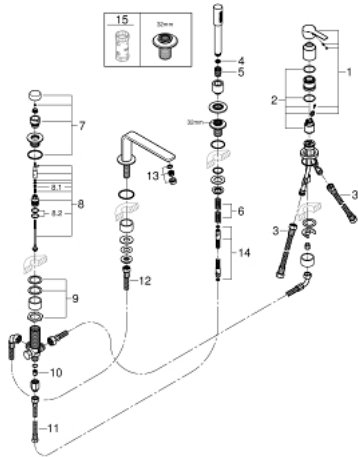

## 19 577 DC1 LINEARE FOUR-HOLE SINGLE-LEVER BATH COMBINATION

### PRODUCT DESCRIPTION

- Colour: supersteel
- GROHE SilkMove 35 mm ceramic cartridge
- with temperature limiter
- GROHE LongLife finish
- pre-assembled spout fixing
- single lever mixer operating element
- metal lever
- bath inlet with mousseur
- diverter bath/shower
- metal stick hand shower
- metal shower hose 2000 mm (always chrome for any colour of the set)
- flexible connection hoses
- connection for shower hose
- protected against backflow
- for use with 29 037 000
- min. recommended pressure 1.0 bar

### SPARE PARTS, 9月 2016 – now

- 1: Lever (Spare part-nr. 46983DC0)
- 2: Cartridge (Spare part-nr. 46374000)
- 3: Connecting hose (Spare part-nr. 07227000)
- 4: Dirt strainer (Spare part-nr. 0700200M)
- 5: Cone nut (Spare part-nr. 08864DC0)
- 6: Compression spring (Spare part-nr. 00869000)
- 7: Diverter knob (Spare part-nr. 46721DC0)
- 8: Diverter (Spare part-nr. 45443000)
- 8.1: Sealing washer  $\varnothing 6 \times \varnothing 2$  (Spare part-nr. 0128300M)
- 8.2: Sealing washer (Spare part-nr. 0120500M)
- 9: Replacement kit for shank fastening (Spare part-nr. 45444000)
- 10: Non-return valve (Spare part-nr. 08565000)
- 11: Connecting hose (Spare part-nr. 07300000)
- 12: Connecting hose (Spare part-nr. 48018000)
- 13: Mousseur (Spare part-nr. 13941DC0)
- 14: Metal shower hose (Spare part-nr. 28146000)
- 15: Socket spanner (Spare part-nr. 19332000)\*