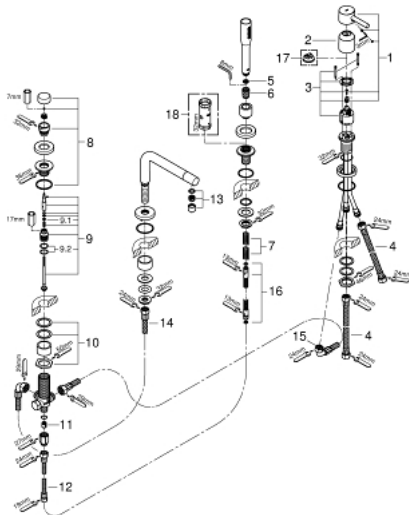

19 578 000 ESSENCE 4-HOLE SINGLE LEVER BATH COMBINATION

PRODUCT DESCRIPTION

- Colour: chrome
- GROHE LongLife finish
- consists of:
 - GROHE SilkMove 46 mm ceramic cartridge
 - pre-assembled spout fixing
 - single lever mixer operating element
 - bath spout with Mousseur
 - automatic diverter: bath/shower
 - hand shower 27 400 000
 - metal shower hose 2000 mm
 - flexible connection hoses
 - connection for shower hose
 - Protected against backflow
 - without base frame
 - Trim set for 29 037 000

19 578 000 ESSENCE 4-HOLE SINGLE LEVER BATH COMBINATION

SPARE PARTS, March 2015 – now

- 1: Lever (Spare part-nr. 46535000)
- 2: Shield (Spare part-nr. 46727000)
- 3: Cartridge (Spare part-nr. 46048000)
- 4: Tube (Spare part-nr. 07227000)
- 5: Dirt strainer (Spare part-nr. 0700200M)
- 6: Cone nut (Spare part-nr. 08864000)
- 7: Compression spring (Spare part-nr. 00869000)
- 8: Diverter knob (Spare part-nr. 46721000)
- 9: Diverter (Spare part-nr. 45443000)
- 9.1: O-ring $\varnothing 6 \times \varnothing 2$ (Spare part-nr. 0128300M)
- 9.2: Seat washer (Spare part-nr. 0120500M)
- 10: Repl.kit f.shank fastening 3/4" (Spare part-nr. 45444000)
- 11: Non-return valve (Spare part-nr. 08565000)
- 12: Tube (Spare part-nr. 07300000)
- 13: Flow straightener (Spare part-nr. 46724000)
- 14: Tube (Spare part-nr. 48018000)
- 15: Tube (Spare part-nr. 48017000)
- 16: Metal hose (Spare part-nr. 28146000)
- 17: Temperature limiter (Spare part-nr. 46375000)*
- 18: Socket spanner (Spare part-nr. 19332000)*