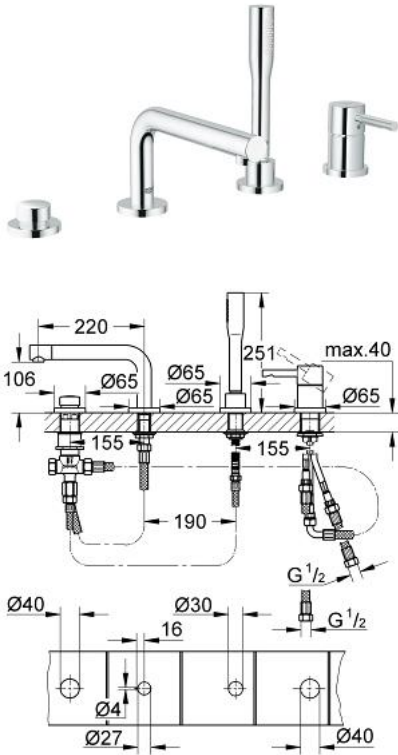

19 578 000 ESSENCE 4-HOLE SINGLE LEVER BATH COMBINATION

PRODUCT DESCRIPTION

- Colour: chrome
- GROHE LongLife finish
- consists of:
 - GROHE SilkMove 46 mm ceramic cartridge
 - pre-assembled spout fixing
 - single lever mixer operating element
 - bath spout with Mousseur
 - automatic diverter: bath/shower
 - hand shower 27 400 000
 - metal shower hose 2000 mm
 - flexible connection hoses
 - connection for shower hose
 - Protected against backflow
 - without base frame
 - Trim set for 29 037 000

19 578 000 ESSENCE 4-HOLE SINGLE LEVER BATH COMBINATION

SPARE PARTS, March 2015 – now

- 1: Lever (Spare part-nr. 46535000)
- 2: Shield (Spare part-nr. 46727000)
- 3: Cartridge (Spare part-nr. 46048000)
- 4: Tube (Spare part-nr. 07227000)
- 5: Dirt strainer (Spare part-nr. 0700200M)
- 6: Cone nut (Spare part-nr. 08864000)
- 7: Compression spring (Spare part-nr. 00869000)
- 8: Diverter knob (Spare part-nr. 46721000)
- 9: Diverter (Spare part-nr. 45443000)
- 9.1: O-ring $\varnothing 6 \times \varnothing 2$ (Spare part-nr. 0128300M)
- 9.2: Seat washer (Spare part-nr. 0120500M)
- 10: Repl.kit f.shank fastening 3/4" (Spare part-nr. 45444000)
- 11: Non-return valve (Spare part-nr. 08565000)
- 12: Tube (Spare part-nr. 07300000)
- 13: Flow straightener (Spare part-nr. 46724000)
- 14: Tube (Spare part-nr. 48018000)
- 15: Tube (Spare part-nr. 48017000)
- 16: Metal hose (Spare part-nr. 28146000)
- 17: Temperature limiter (Spare part-nr. 46375000)*
- 18: Socket spanner (Spare part-nr. 19332000)*