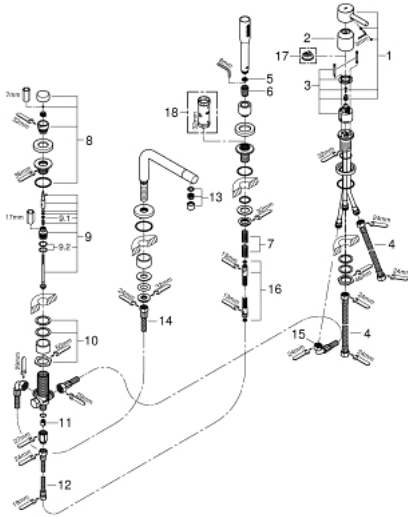

19 578 000 ESSENCE FOUR-HOLE SINGLE-LEVER BATH COMBINATION

SPARE PARTS, 3月 2015 – now

- 1: Lever (Spare part-nr. 46535000)
 - 2: Cap (Spare part-nr. 46727000)
 - 3: Cartridge (Spare part-nr. 46048000)
 - 4: Connecting hose (Spare part-nr. 07227000)
 - 5: Dirt strainer (Spare part-nr. 0700200M)
 - 6: Cone nut (Spare part-nr. 08864000)
 - 7: Compression spring (Spare part-nr. 00869000)
 - 8: Diverter knob (Spare part-nr. 46721000)
 - 9: Diverter (Spare part-nr. 45443000)
 - 9.1: Sealing washer $\varnothing 6 \times \varnothing 2$ (Spare part-nr. 0128300M)
 - 9.2: Sealing washer (Spare part-nr. 0120500M)
 - 10: Replacement kit for shank fastening (Spare part-nr. 45444000)
 - 11: Non-return valve (Spare part-nr. 08565000)
 - 12: Connecting hose (Spare part-nr. 07300000)
 - 13: Flow straightener (Spare part-nr. 46724000)
 - 14: Connecting hose (Spare part-nr. 48018000)
 - 15: Connecting hose (Spare part-nr. 48017000)
 - 16: Metal shower hose (Spare part-nr. 28146000)
 - 17: Temperature limiter (Spare part-nr. 46375000)*
 - 18: Socket spanner (Spare part-nr. 19332000)*
- * Optional accessories