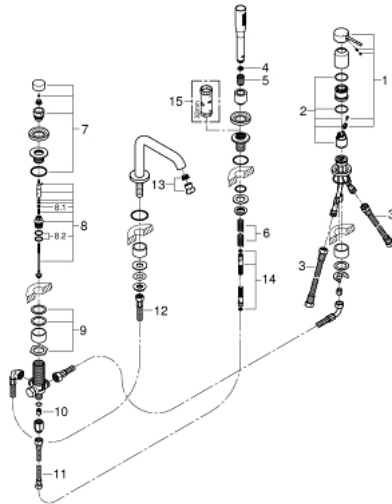

19 578 001 ESSENCE FOUR-HOLE SINGLE-LEVER BATH COMBINATION

PRODUCT DESCRIPTION

- Colour: chrome
- GROHE SilkMove 35 mm ceramic cartridge
- with temperature limiter
- GROHE LongLife finish
- pre-assembled spout fixing
- single lever mixer operating element
- metal lever
- bath inlet with mousseur
- diverter bath/shower
- metal stick hand shower
- metal shower hose 2000 mm (always chrome for any colour of the set)
- flexible connection hoses
- connection for shower hose
- protected against backflow
- for use with 29 037 000
- min. recommended pressure 1.0 bar

19 578 001 ESSENCE FOUR-HOLE SINGLE-LEVER BATH COMBINATION

SPARE PARTS, 1月 2014 – now

- 1: Lever (Spare part-nr. 46916000)
- 2: Cartridge (Spare part-nr. 46374000)
- 3: Connecting hose (Spare part-nr. 07227000)
- 4: Dirt strainer (Spare part-nr. 0700200M)
- 5: Cone nut (Spare part-nr. 08864000)
- 6: Compression spring (Spare part-nr. 00869000)
- 7: Diverter knob (Spare part-nr. 46721000)
- 8: Diverter (Spare part-nr. 45443000)
- 8.1: Sealing washer $\varnothing 6 \times \varnothing 2$ (Spare part-nr. 0128300M)
- 8.2: Sealing washer (Spare part-nr. 0120500M)
- 9: Replacement kit for shank fastening (Spare part-nr. 45444000)
- 10: Non-return valve (Spare part-nr. 08565000)
- 11: Connecting hose (Spare part-nr. 07300000)
- 12: Connecting hose (Spare part-nr. 48018000)
- 13: Mousseur (Spare part-nr. 13926000)
- 14: Metal shower hose (Spare part-nr. 28146000)
- 15: Socket spanner (Spare part-nr. 19332000)*