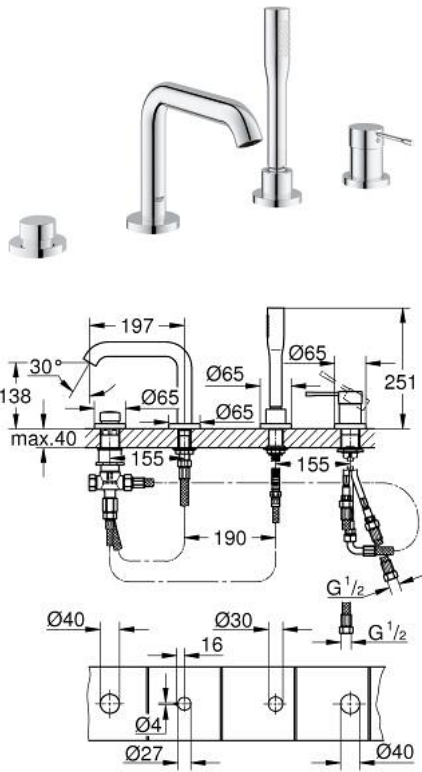

19 578 001 ESSENCE FOUR-HOLE SINGLE-LEVER BATH COMBINATION

PRODUCT DESCRIPTION

- Colour: chrome
- GROHE SilkMove 35 mm ceramic cartridge
- with temperature limiter
- GROHE LongLife finish
- pre-assembled spout fixing
- single lever mixer operating element
- metal lever
- bath inlet with mousseur
- diverter bath/shower
- metal stick hand shower
- metal shower hose 2000 mm (always chrome for any colour of the set)
- flexible connection hoses
- connection for shower hose
- protected against backflow
- for use with 29 037 000
- min. recommended pressure 1.0 bar

19 578 001 ESSENCE FOUR-HOLE SINGLE-LEVER BATH COMBINATION

SPARE PARTS, 1月 2014 – now

- 1: Lever (Spare part-nr. 46916000)
- 2: Cartridge (Spare part-nr. 46374000)
- 3: Connecting hose (Spare part-nr. 07227000)
- 4: Dirt strainer (Spare part-nr. 0700200M)
- 5: Cone nut (Spare part-nr. 08864000)
- 6: Compression spring (Spare part-nr. 00869000)
- 7: Diverter knob (Spare part-nr. 46721000)
- 8: Diverter (Spare part-nr. 45443000)
- 8.1: Sealing washer $\varnothing 6 \times \varnothing 2$ (Spare part-nr. 0128300M)
- 8.2: Sealing washer (Spare part-nr. 0120500M)
- 9: Replacement kit for shank fastening (Spare part-nr. 45444000)
- 10: Non-return valve (Spare part-nr. 08565000)
- 11: Connecting hose (Spare part-nr. 07300000)
- 12: Connecting hose (Spare part-nr. 48018000)
- 13: Mousseur (Spare part-nr. 13926000)
- 14: Metal shower hose (Spare part-nr. 28146000)
- 15: Socket spanner (Spare part-nr. 19332000)*