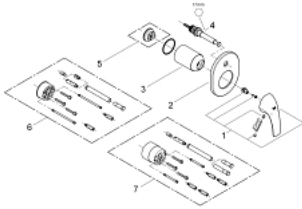

19 582 000 **GROHE BAUCURVE SINGLE-LEVER BATH/SHOWER MIXER**

PRODUCT DESCRIPTION

- Colour: chrome
- final installation set for
- 32 963 000
- without concealed body
- chrome finish
- automatic diverter: bath/shower
- metal lever
- with shaft sealing

19 582 000 **GROHE BAUCURVE SINGLE-LEVER BATH/SHOWER MIXER**

SPARE PARTS, May 2010 – now

- 1: Lever (Spare part-nr. 46700000)
- 2: Escutcheon (Spare part-nr. 46772000)
- 3: Shield (Spare part-nr. 09038000)
- 4: Diverter (Spare part-nr. 46737000)
- 5: Temperature limiter (Spare part-nr. 46308000)*
- 6: Extension set (Spare part-nr. 46191000)*
- 7: Extension set (Spare part-nr. 46343000)*