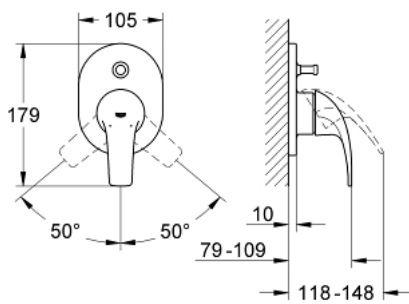

19 582 000 **GROHE BAUCURVE SINGLE-LEVER BATH/SHOWER MIXER**

PRODUCT DESCRIPTION

- Colour: chrome
- final installation set for
- 32 963 000
- without concealed body
- chrome finish
- automatic diverter: bath/shower
- metal lever
- with shaft sealing

19 582 000 **GROHE BAUCURVE SINGLE-LEVER BATH/SHOWER MIXER**

SPARE PARTS, May 2010 – now

- 1: Lever (Spare part-nr. 46700000)
- 2: Escutcheon (Spare part-nr. 46772000)
- 3: Shield (Spare part-nr. 09038000)
- 4: Diverter (Spare part-nr. 46737000)
- 5: Temperature limiter (Spare part-nr. 46308000)*
- 6: Extension set (Spare part-nr. 46191000)*
- 7: Extension set (Spare part-nr. 46343000)*