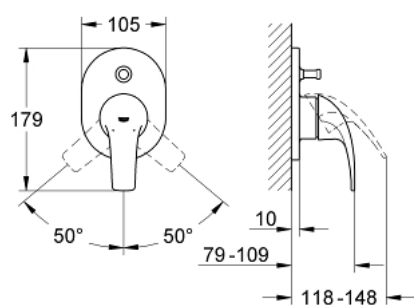

### PRODUCT DESCRIPTION

- Colour: chrome
- set for final installation for
- 32 963 000
- without concealed body
- chrome finish
- automatic diverter: bath/shower
- metal lever
- with shaft sealing