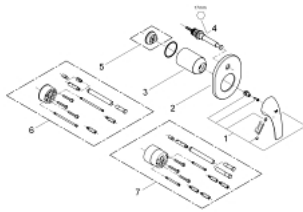

### PRODUCT DESCRIPTION

- Colour: chrome
- set for final installation for
- 32 963 000
- without concealed body
- chrome finish
- automatic diverter: bath/shower
- metal lever
- with shaft sealing

### SPARE PARTS, 5月 2010 – now

- 1: Lever (Spare part-nr. 46700000)
- 2: Escutcheon (Spare part-nr. 46772000)
- 3: Cap (Spare part-nr. 09038000)
- 4: Diverter (Spare part-nr. 46737000)
- 5: Temperature limiter (Spare part-nr. 46308000)\*
- 6: Extension set (Spare part-nr. 46191000)\*
- 7: Extension set (Spare part-nr. 46343000)\*