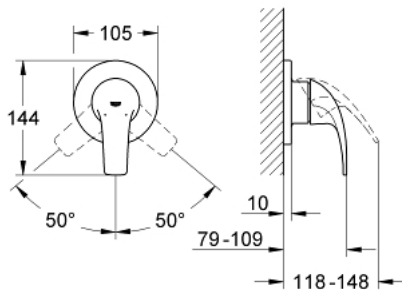

19 583 000 **GROHE BAUCURVE SINGLE-LEVER SHOWER MIXER**

**PRODUCT DESCRIPTION**

- Colour: chrome
- final installation set for
- 32 962 000
- without concealed body
- GROHE LongLife finish
- metal lever
- escutcheon- and shaft-sealing

19 583 000 **GROHE BAUCURVE SINGLE-LEVER SHOWER MIXER**

**SPARE PARTS**, May 2010 – now

- 1: Lever (Spare part-nr. 46700000)
- 2: Escutcheon (Spare part-nr. 46773000)
- 3: Shield (Spare part-nr. 09038000)
- 4: Temperature limiter (Spare part-nr. 46308000)\*
- 5: Extension set (Spare part-nr. 46191000)\*
- 6: Extension set (Spare part-nr. 46343000)\*