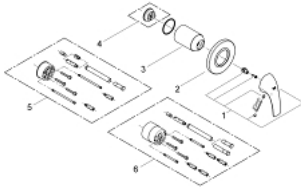

19 583 000 **GROHE BAUCURVE SINGLE-LEVER SHOWER MIXER**

**PRODUCT DESCRIPTION**

- Colour: chrome
- final installation set for
- 32 962 000
- without concealed body
- GROHE LongLife finish
- metal lever
- escutcheon- and shaft-sealing

19 583 000 **GROHE BAUCURVE SINGLE-LEVER SHOWER MIXER**

**SPARE PARTS**, May 2010 – now

- 1: Lever (Spare part-nr. 46700000)
- 2: Escutcheon (Spare part-nr. 46773000)
- 3: Shield (Spare part-nr. 09038000)
- 4: Temperature limiter (Spare part-nr. 46308000)\*
- 5: Extension set (Spare part-nr. 46191000)\*
- 6: Extension set (Spare part-nr. 46343000)\*