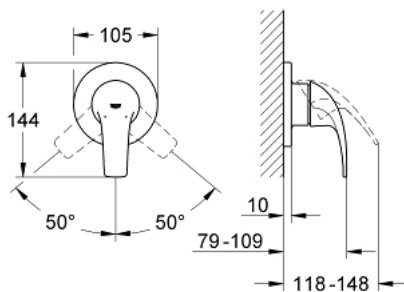

19 583 000 GROHE BAUCURVE SINGLE-LEVER SHOWER MIXER

PRODUCT DESCRIPTION

- Colour: chrome
- set for final installation for
- 32 962 000
- without concealed body
- GROHE LongLife finish
- metal lever
- escutcheon and shaft sealing

19 583 000 **GROHE BAUCURVE SINGLE-LEVER SHOWER MIXER**

SPARE PARTS, 5月 2010 – now

1: Lever (Spare part-nr. 46700000)

2: Escutcheon (Spare part-nr. 46773000)

3: Cap (Spare part-nr. 09038000)

4: Temperature limiter (Spare part-nr. 46308000)*