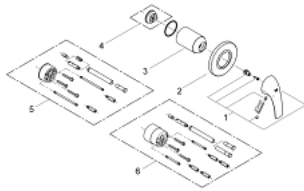

19 583 000 GROHE BAUCURVE SINGLE-LEVER SHOWER MIXER

PRODUCT DESCRIPTION

- Colour: chrome
- set for final installation for
- 32 962 000
- without concealed body
- GROHE LongLife finish
- metal lever
- escutcheon and shaft sealing

19 583 000 **GROHE BAUCURVE SINGLE-LEVER SHOWER MIXER**

SPARE PARTS, 5月 2010 – now

1: Lever (Spare part-nr. 46700000)

2: Escutcheon (Spare part-nr. 46773000)

3: Cap (Spare part-nr. 09038000)

4: Temperature limiter (Spare part-nr. 46308000)*