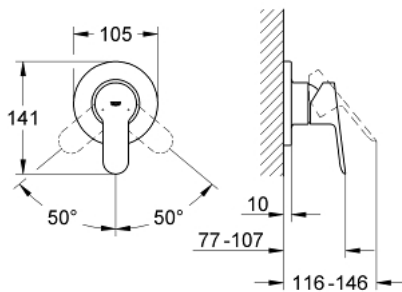

## 19 587 000 BAUEDGE SINGLE-LEVER SHOWER MIXER

### PRODUCT DESCRIPTION

- Colour: chrome
- final installation set for
- 32 962 000
- without concealed body
- GROHE LongLife finish
- metal lever
- escutcheon- and shaft-sealing