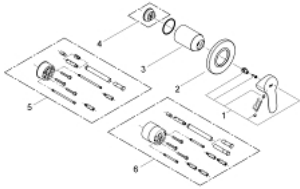

## 19 587 000 BAUEDGE SINGLE-LEVER SHOWER MIXER

### PRODUCT DESCRIPTION

- Colour: chrome
- final installation set for
- 32 962 000
- without concealed body
- GROHE LongLife finish
- metal lever
- escutcheon- and shaft-sealing

### SPARE PARTS, May 2010 – now

- 1: Lever (Spare part-nr. 46698000)
- 2: Escutcheon (Spare part-nr. 46773000)
- 3: Shield (Spare part-nr. 09038000)
- 4: Temperature limiter (Spare part-nr. 46308000)\*
- 5: Extension set (Spare part-nr. 46191000)\*
- 6: Extension set (Spare part-nr. 46343000)\*