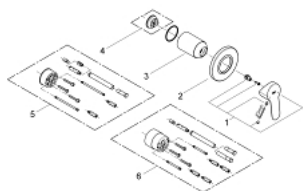

## 19 587 000 BAUEDGE SINGLE-LEVER SHOWER MIXER

### PRODUCT DESCRIPTION

- Colour: chrome
- set for final installation for
- 32 962 000
- without concealed body
- GROHE LongLife finish
- metal lever
- escutcheon and shaft sealing

### SPARE PARTS, 5月 2010 – now

- 1: Lever (Spare part-nr. 46698000)
- 2: Escutcheon (Spare part-nr. 46773000)
- 3: Cap (Spare part-nr. 09038000)
- 4: Temperature limiter (Spare part-nr. 46308000)\*
- 5: Extension set (Spare part-nr. 46191000)\*
- 6: Extension set (Spare part-nr. 46343000)\*