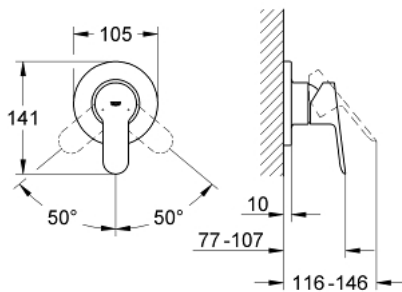

## 19 587 000 BAUEDGE SINGLE-LEVER SHOWER MIXER

### PRODUCT DESCRIPTION

- Colour: chrome
- set for final installation for
- 32 962 000
- without concealed body
- GROHE LongLife finish
- metal lever
- escutcheon and shaft sealing