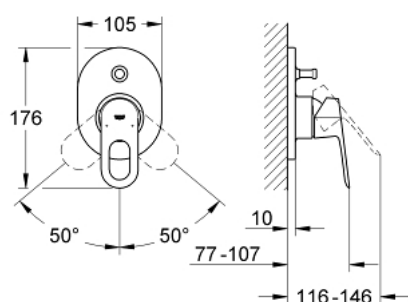

19 588 000 BAULoop SINGLE-LEVER BATH/SHOWER MIXER

PRODUCT DESCRIPTION

- Colour: chrome
- final installation set for 32 963 000
- without concealed body
- GROHE LongLife finish
- automatic diverter: bath/shower
- metal lever
- with shaft sealing

19 588 000 BAULoop SINGLE-LEVER BATH/SHOWER MIXER

SPARE PARTS, May 2010 – now

- 1: Lever (Spare part-nr. 46696000)
- 2: Escutcheon (Spare part-nr. 46772000)
- 3: Shield (Spare part-nr. 09038000)
- 4: Diverter (Spare part-nr. 46737000)
- 5: Temperature limiter (Spare part-nr. 46308000)*
- 6: Extension set (Spare part-nr. 46191000)*
- 7: Extension set (Spare part-nr. 46343000)*