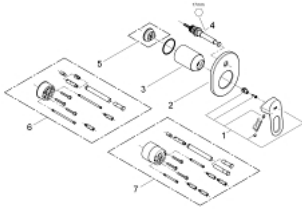

19 588 000 BAULoop SINGLE-LEVER BATH/SHOWER MIXER

PRODUCT DESCRIPTION

- Colour: chrome
- final installation set for 32 963 000
- without concealed body
- GROHE LongLife finish
- automatic diverter: bath/shower
- metal lever
- with shaft sealing

19 588 000 BAULoop SINGLE-LEVER BATH/SHOWER MIXER

SPARE PARTS, May 2010 – now

- 1: Lever (Spare part-nr. 46696000)
- 2: Escutcheon (Spare part-nr. 46772000)
- 3: Shield (Spare part-nr. 09038000)
- 4: Diverter (Spare part-nr. 46737000)
- 5: Temperature limiter (Spare part-nr. 46308000)*
- 6: Extension set (Spare part-nr. 46191000)*
- 7: Extension set (Spare part-nr. 46343000)*