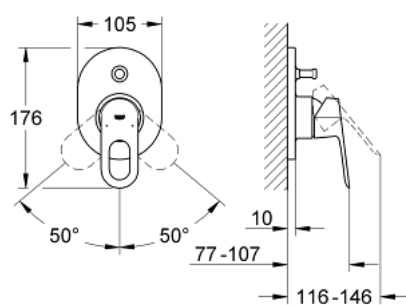

19 588 000 BAULOOK SINGLE-LEVER BATH MIXER

PRODUCT DESCRIPTION

- Colour: chrome
- set for final installation for
- 32 963 000
- without concealed body
- GROHE LongLife finish
- automatic diverter: bath/shower
- metal lever
- with shaft sealing

19 588 000 BAULOOP SINGLE-LEVER BATH MIXER

SPARE PARTS, 5月 2010 – now

- 1: Lever (Spare part-nr. 46696000)
- 2: Escutcheon (Spare part-nr. 46772000)
- 3: Cap (Spare part-nr. 09038000)
- 4: Diverter (Spare part-nr. 46737000)
- 5: Temperature limiter (Spare part-nr. 46308000)*
- 6: Extension set (Spare part-nr. 46191000)*
- 7: Extension set (Spare part-nr. 46343000)*