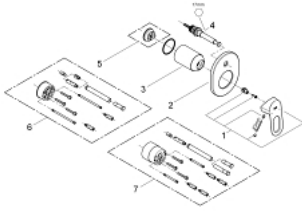

19 588 000 BAULOOK SINGLE-LEVER BATH MIXER

PRODUCT DESCRIPTION

- Colour: chrome
- set for final installation for
- 32 963 000
- without concealed body
- GROHE LongLife finish
- automatic diverter: bath/shower
- metal lever
- with shaft sealing

19 588 000 BAULOOP SINGLE-LEVER BATH MIXER

SPARE PARTS, 5月 2010 – now

- 1: Lever (Spare part-nr. 46696000)
- 2: Escutcheon (Spare part-nr. 46772000)
- 3: Cap (Spare part-nr. 09038000)
- 4: Diverter (Spare part-nr. 46737000)
- 5: Temperature limiter (Spare part-nr. 46308000)*
- 6: Extension set (Spare part-nr. 46191000)*
- 7: Extension set (Spare part-nr. 46343000)*