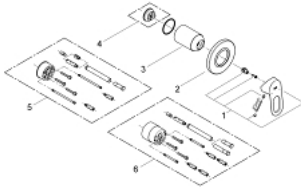

19 589 000 BAULoop SINGLE-LEVER SHOWER MIXER

PRODUCT DESCRIPTION

- Colour: chrome
- final installation set for
- 32 962 000
- without concealed body
- GROHE LongLife finish
- metal lever
- escutcheon- and shaft-sealing

19 589 000 BAULoop SINGLE-LEVER SHOWER MIXER

SPARE PARTS, May 2010 – now

- 1: Lever (Spare part-nr. 46696000)
- 2: Escutcheon (Spare part-nr. 46773000)
- 3: Shield (Spare part-nr. 09038000)
- 4: Temperature limiter (Spare part-nr. 46308000)*
- 5: Extension set (Spare part-nr. 46191000)*
- 6: Extension set (Spare part-nr. 46343000)*