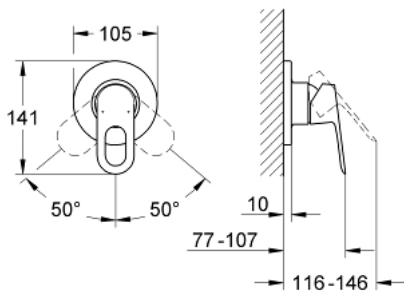

19 589 000 BAULoop SINGLE-LEVER SHOWER MIXER

PRODUCT DESCRIPTION

- Colour: chrome
- final installation set for
- 32 962 000
- without concealed body
- GROHE LongLife finish
- metal lever
- escutcheon- and shaft-sealing

19 589 000 BAULoop SINGLE-LEVER SHOWER MIXER

SPARE PARTS, May 2010 – now

- 1: Lever (Spare part-nr. 46696000)
- 2: Escutcheon (Spare part-nr. 46773000)
- 3: Shield (Spare part-nr. 09038000)
- 4: Temperature limiter (Spare part-nr. 46308000)*
- 5: Extension set (Spare part-nr. 46191000)*
- 6: Extension set (Spare part-nr. 46343000)*