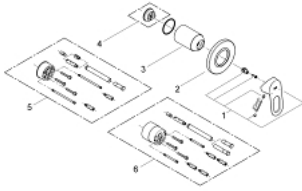

## 19 589 000 BAULoop SINGLE-LEVER SHOWER MIXER

### PRODUCT DESCRIPTION

- Colour: chrome
- set for final installation for
- 32 962 000
- without concealed body
- GROHE LongLife finish
- metal lever
- escutcheon and shaft sealing

### SPARE PARTS, 5月 2010 – now

- 1: Lever (Spare part-nr. 46696000)
- 2: Escutcheon (Spare part-nr. 46773000)
- 3: Cap (Spare part-nr. 09038000)
- 4: Temperature limiter (Spare part-nr. 46308000)\*
- 5: Extension set (Spare part-nr. 46191000)\*
- 6: Extension set (Spare part-nr. 46343000)\*