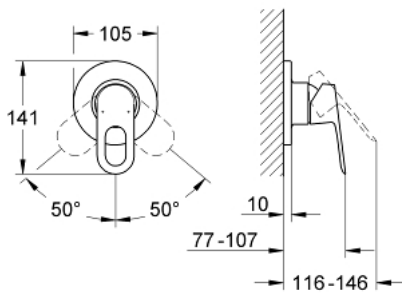

## 19 589 000 BAULoop SINGLE-LEVER SHOWER MIXER

### PRODUCT DESCRIPTION

- Colour: chrome
- set for final installation for
- 32 962 000
- without concealed body
- GROHE LongLife finish
- metal lever
- escutcheon and shaft sealing

### SPARE PARTS, 5月 2010 – now

- 1: Lever (Spare part-nr. 46696000)
- 2: Escutcheon (Spare part-nr. 46773000)
- 3: Cap (Spare part-nr. 09038000)
- 4: Temperature limiter (Spare part-nr. 46308000)\*
- 5: Extension set (Spare part-nr. 46191000)\*
- 6: Extension set (Spare part-nr. 46343000)\*