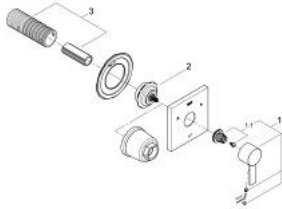

19 590 000 ALLURE 5-WAY DIVERTER

PRODUCT DESCRIPTION

- Colour: chrome
- final installation set for
- 29 033 000
- without concealed body
- bayonet union escutcheon
- installation height infinitely adjustable 66 - 113 mm
- only for use with concealed body
- GROHE LongLife finish

19 590 000 ALLURE 5-WAY DIVERTER

SPARE PARTS, June 2010 – now

1: Handle (Spare part-nr. 48043000)

1.1: Replacement handle connection kit (Spare part-nr. 45186000)

1.1.1: O-ring $\varnothing 18.2 \times \varnothing 1.7$ (Spare part-nr. 0392400M)