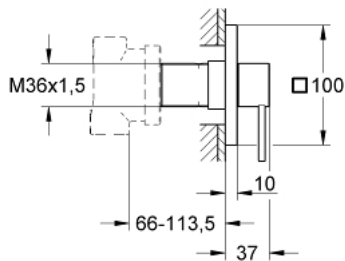

19 590 000 ALLURE 5-WAY DIVERTER

PRODUCT DESCRIPTION

- Colour: chrome
- final installation set for
- 29 033 000
- without concealed body
- bayonet union escutcheon
- installation height infinitely adjustable 66 - 113 mm
- only for use with concealed body
- GROHE LongLife finish

19 590 000 ALLURE 5-WAY DIVERTER

SPARE PARTS, June 2010 – now

1: Handle (Spare part-nr. 48043000)

1.1: Replacement handle connection kit (Spare part-nr. 45186000)

1.1.1: O-ring $\varnothing 18.2 \times \varnothing 1.7$ (Spare part-nr. 0392400M)