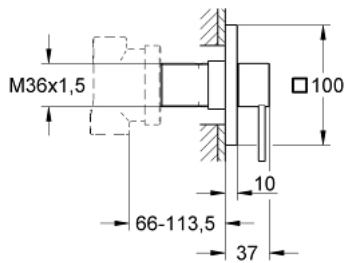

19 590 000 **ALLURE 5-WAY DIVERTER**

PRODUCT DESCRIPTION

- Colour: chrome
- set for final installation for
- 29 033 000
- without concealed body
- bayonet union escutcheon
- installation depth infinitely adjustable 66 - 113 mm
- only for use with concealed body
- GROHE LongLife finish

19 590 000 **ALLURE 5-WAY DIVERTER**

SPARE PARTS, 6月 2010 – now

1: Handle (Spare part-nr. 48043000)

1.1: Replacement handle connection kit (Spare part-nr. 45186000)

1.1.1: O-ring Ø 18.2 x Ø 1.7 (Spare part-nr. 0392400M)

2: Extension for spindle (Spare part-nr. 48064000)

3: Extension (Spare part-nr. 45439000)