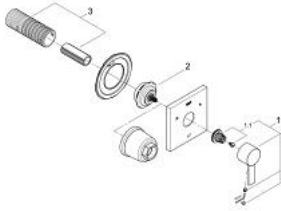

19 590 000 **ALLURE 5-WAY DIVERTER**

PRODUCT DESCRIPTION

- Colour: chrome
- set for final installation for
- 29 033 000
- without concealed body
- bayonet union escutcheon
- installation depth infinitely adjustable 66 - 113 mm
- only for use with concealed body
- GROHE LongLife finish

19 590 000 **ALLURE 5-WAY DIVERTER**

SPARE PARTS, 6月 2010 – now

1: Handle (Spare part-nr. 48043000)

1.1: Replacement handle connection kit (Spare part-nr. 45186000)

1.1.1: O-ring Ø 18.2 x Ø 1.7 (Spare part-nr. 0392400M)

2: Extension for spindle (Spare part-nr. 48064000)

3: Extension (Spare part-nr. 45439000)