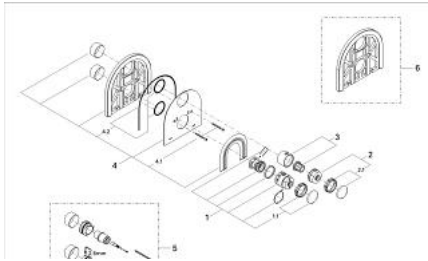

### PRODUCT DESCRIPTION

- set for final installation for 34 612
- without concealed body
- with escutcheon
- handle with economy button and individually adjustable economy stop
- temperature scale handle with GROHE SafeStop at 38°C
- individually limitable maximum temperature
- escutcheon- and shaft-sealings
- covered screws
- GROHE LongLife finish

### SPARE PARTS, 1月 1991 – now

- 1: Temperature scale handle (Spare part-nr. 47451IP0)
  - 1.1: Cover cap (Spare part-nr. 47452IP0)
  - 2: Handle for shut-off valve (Spare part-nr. 47453IP0)
  - 2.1: Cover cap (Spare part-nr. 47452IP0)
  - 3: Handle body (Spare part-nr. 47458P00)
  - 4: Escutcheon 218 x 235 (Spare part-nr. 47463P00)
  - 4.1: Screws (Spare part-nr. 47460000)
  - 4.2: Seal kit (Spare part-nr. 47471000)
  - 5: Extension set 27.5 mm (Spare part-nr. 47461000)\*
  - 6: Compensation frame, 12 mm (Spare part-nr. 47464P00)\*
- \* Optional accessories