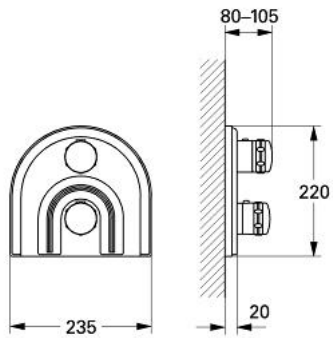

### PRODUCT DESCRIPTION

- set for final installation for 34 612
- without concealed body
- with escutcheon
- handle with economy button and individually adjustable economy stop
- temperature scale handle with GROHE SafeStop at 38°C
- individually limitable maximum temperature
- escutcheon- and shaft-sealings
- covered screws
- GROHE LongLife finish

### SPARE PARTS, 1月 1991 – now

- 1: Temperature scale handle (Spare part-nr. 47451IP0)
  - 1.1: Cover cap (Spare part-nr. 47452IP0)
  - 2: Handle for shut-off valve (Spare part-nr. 47453IP0)
  - 2.1: Cover cap (Spare part-nr. 47452IP0)
  - 3: Handle body (Spare part-nr. 47458P00)
  - 4: Escutcheon 218 x 235 (Spare part-nr. 47463P00)
  - 4.1: Screws (Spare part-nr. 47460000)
  - 4.2: Seal kit (Spare part-nr. 47471000)
  - 5: Extension set 27.5 mm (Spare part-nr. 47461000)\*
  - 6: Compensation frame, 12 mm (Spare part-nr. 47464P00)\*
- \* Optional accessories