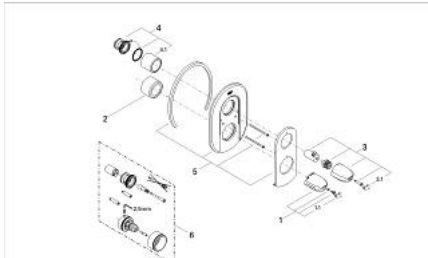

19 663 000 GROHTHERM 3000 THERMOSTAT SHOWER MIXER

PRODUCT DESCRIPTION

- Colour: chrome
- without concealed body
- final installation set for 34 966
- escutcheon- and shaft-sealings
- covered fixing
- volume handle with economy button
- individual adjustable economy stop
- temperature scale handle with SafeStop at 38°C
- GROHE LongLife finish

19 663 000 GROHTHERM 3000 THERMOSTAT SHOWER MIXER

SPARE PARTS, January 1997 – now

1: Scale handle (Spare part-nr. 47440IP0)

1.1: Cap (Spare part-nr. 02490P0M)

2: Sleeve (Spare part-nr. 04952000)

3: Handle for shut-off valve with economy device (Spare part-nr. 47442IP0)

3.1: Cap (Spare part-nr. 02490P0M)

4: Sleeve (Spare part-nr. 47525000)

4.1: Sleeve (Spare part-nr. 04951000)

5: Escutcheon (Spare part-nr. 47526IP0)

6: Extension-set, 27,5 mm (Spare part-nr. 47358000)*

* Optional accessories