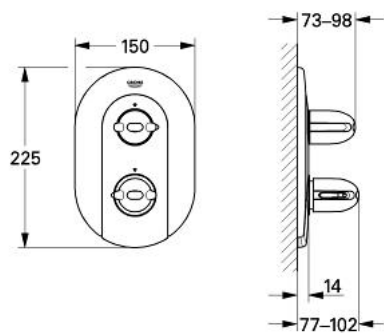

19 663 000 GROHTHERM 3000 THERMOSTAT SHOWER MIXER

PRODUCT DESCRIPTION

- Colour: chrome
- without concealed body
- final installation set for 34 966
- escutcheon- and shaft-sealings
- covered fixing
- volume handle with economy button
- individual adjustable economy stop
- temperature scale handle with SafeStop at 38°C
- GROHE LongLife finish

19 663 000 GROHTHERM 3000 THERMOSTAT SHOWER MIXER

SPARE PARTS, January 1997 – now

1: Scale handle (Spare part-nr. 47440IP0)

1.1: Cap (Spare part-nr. 02490P0M)

2: Sleeve (Spare part-nr. 04952000)

3: Handle for shut-off valve with economy device (Spare part-nr. 47442IP0)

3.1: Cap (Spare part-nr. 02490P0M)

4: Sleeve (Spare part-nr. 47525000)

4.1: Sleeve (Spare part-nr. 04951000)

5: Escutcheon (Spare part-nr. 47526IP0)

6: Extension-set, 27,5 mm (Spare part-nr. 47358000)*

* Optional accessories