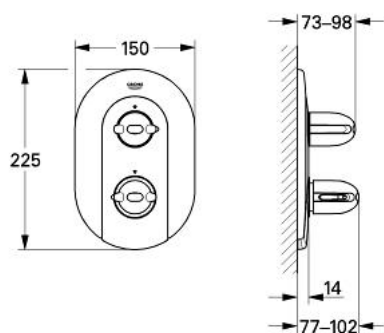

19 663 000 GROHTHERM 3000 THERMOSTATIC SHOWER MIXER

PRODUCT DESCRIPTION

- Colour: chrome
- without concealed body
- set for final installation for 34 966
- escutcheon- and shaft-sealings
- covered fixing
- volume handle with economy button
- individual adjustable economy stop
- temperature scale handle with GROHE SafeStop at 38°C
- GROHE LongLife finish

19 663 000 GROHTHERM 3000 THERMOSTATIC SHOWER MIXER

SPARE PARTS, 1月 1997 – now

1: Temperature scale handle (Spare part-nr. 47440IP0)

1.1: Cover cap (Spare part-nr. 02490P0M)

2: Sleeve (Spare part-nr. 04952000)

3: Handle for shut-off valve with economy device (Spare part-nr. 47442IP0)

3.1: Cover cap (Spare part-nr. 02490P0M)

4: Sleeve (Spare part-nr. 47525000)

4.1: Sleeve (Spare part-nr. 04951000)

5: Escutcheon (Spare part-nr. 47526IP0)

6: Extension set 27.5 mm (Spare part-nr. 47358000)*

* Optional accessories