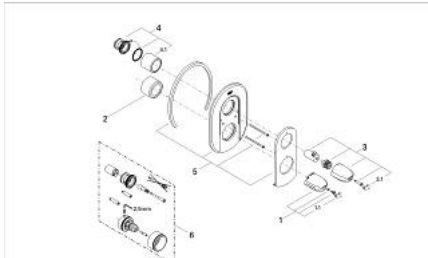

19 663 000 GROHTHERM 3000 THERMOSTATIC SHOWER MIXER

PRODUCT DESCRIPTION

- Colour: chrome
- without concealed body
- set for final installation for 34 966
- escutcheon- and shaft-sealings
- covered fixing
- volume handle with economy button
- individual adjustable economy stop
- temperature scale handle with GROHE SafeStop at 38°C
- GROHE LongLife finish

19 663 000 GROHTHERM 3000 THERMOSTATIC SHOWER MIXER

SPARE PARTS, 1月 1997 – now

1: Temperature scale handle (Spare part-nr. 47440IP0)

1.1: Cover cap (Spare part-nr. 02490P0M)

2: Sleeve (Spare part-nr. 04952000)

3: Handle for shut-off valve with economy device (Spare part-nr. 47442IP0)

3.1: Cover cap (Spare part-nr. 02490P0M)

4: Sleeve (Spare part-nr. 47525000)

4.1: Sleeve (Spare part-nr. 04951000)

5: Escutcheon (Spare part-nr. 47526IP0)

6: Extension set 27.5 mm (Spare part-nr. 47358000)*

* Optional accessories