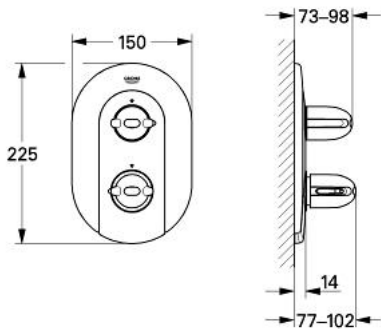

19 663 IG0 GROHTHERM 3000 THERMOSTAT SHOWER MIXER

PRODUCT DESCRIPTION

- Colour: chrome/gold
- without concealed body
- final installation set for 34 966
- escutcheon- and shaft-sealings
- covered fixing
- volume handle with economy button
- individual adjustable economy stop
- temperature scale handle with SafeStop at 38°C
- GROHE LongLife finish

19 663 IG0 GROHTHERM 3000 THERMOSTAT SHOWER MIXER

SPARE PARTS, January 1997 – now

1: Scale handle (Spare part-nr. 47440IG0)

1.1: Cap (Spare part-nr. 02490G0M)

2: Sleeve (Spare part-nr. 04952000)

3: Handle for shut-off valve with economy device (Spare part-nr. 47442IG0)

3.1: Cap (Spare part-nr. 02490G0M)

4: Sleeve (Spare part-nr. 47525000)

4.1: Sleeve (Spare part-nr. 04951000)

5: Escutcheon (Spare part-nr. 47526IG0)

6: Extension-set, 27,5 mm (Spare part-nr. 47358000)*

* Optional accessories