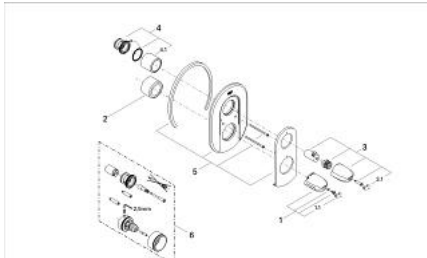

19 663 IG0 GROHTHERM 3000 THERMOSTAT SHOWER MIXER

PRODUCT DESCRIPTION

- Colour: chrome/gold
- without concealed body
- final installation set for 34 966
- escutcheon- and shaft-sealings
- covered fixing
- FlowControl Button - One-button switch to full water flow
- individually adjustable stop
- temperature scale handle with SafeStop at 38°C
- GROHE LongLife finish

19 663 IG0 GROHTHERM 3000 THERMOSTAT SHOWER MIXER

SPARE PARTS, January 1997 – now

1: Scale handle (Spare part-nr. 47440IG0)

1.1: Cap (Spare part-nr. 02490G0M)

2: Sleeve (Spare part-nr. 04952000)

3: Handle for shut-off valve with economy device (Spare part-nr. 47442IG0)

3.1: Cap (Spare part-nr. 02490G0M)

4: Sleeve (Spare part-nr. 47525000)

4.1: Sleeve (Spare part-nr. 04951000)

5: Escutcheon (Spare part-nr. 47526IG0)

6: Extension-set, 27,5 mm (Spare part-nr. 47358000)*

* Optional accessories