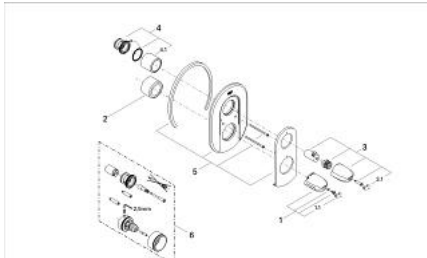

19 663 IG0 GROHTHERM 3000 THERMOSTAT SHOWER MIXER

PRODUCT DESCRIPTION

- Colour: chrome/gold
- without concealed body
- final installation set for 34 966
- escutcheon- and shaft-sealings
- covered fixing
- volume handle with economy button
- individual adjustable economy stop
- temperature scale handle with SafeStop at 38°C
- GROHE LongLife finish

19 663 IG0 GROHTHERM 3000 THERMOSTAT SHOWER MIXER

SPARE PARTS, January 1997 – now

1: Scale handle (Spare part-nr. 47440IG0)

1.1: Cap (Spare part-nr. 02490G0M)

2: Sleeve (Spare part-nr. 04952000)

3: Handle for shut-off valve with economy device (Spare part-nr. 47442IG0)

3.1: Cap (Spare part-nr. 02490G0M)

4: Sleeve (Spare part-nr. 47525000)

4.1: Sleeve (Spare part-nr. 04951000)

5: Escutcheon (Spare part-nr. 47526IG0)

6: Extension-set, 27,5 mm (Spare part-nr. 47358000)*

* Optional accessories