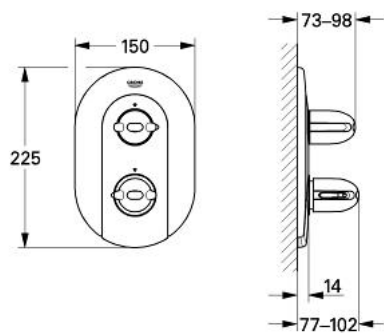

19 663 IG0 GROHTHERM 3000 THERMOSTAT SHOWER MIXER

PRODUCT DESCRIPTION

- Colour: chrome/gold
- without concealed body
- final installation set for 34 966
- escutcheon- and shaft-sealings
- covered fixing
- FlowControl Button - One-button switch to full water flow
- individually adjustable stop
- temperature scale handle with SafeStop at 38°C
- GROHE LongLife finish

19 663 IG0 GROHTHERM 3000 THERMOSTAT SHOWER MIXER

SPARE PARTS, January 1997 – now

1: Scale handle (Spare part-nr. 47440IG0)

1.1: Cap (Spare part-nr. 02490G0M)

2: Sleeve (Spare part-nr. 04952000)

3: Handle for shut-off valve with economy device (Spare part-nr. 47442IG0)

3.1: Cap (Spare part-nr. 02490G0M)

4: Sleeve (Spare part-nr. 47525000)

4.1: Sleeve (Spare part-nr. 04951000)

5: Escutcheon (Spare part-nr. 47526IG0)

6: Extension-set, 27,5 mm (Spare part-nr. 47358000)*

* Optional accessories