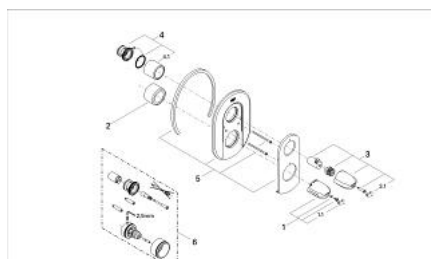

### PRODUCT DESCRIPTION

- Colour: chrome/gold
- without concealed body
- set for final installation for 34 966
- escutcheon- and shaft-sealings
- covered fixing
- FlowControl Button - One-button switch to full water flow
- individually adjustable stop
- temperature scale handle with GROHE SafeStop at 38°C
- GROHE LongLife finish

### SPARE PARTS, 1月 1997 – now

1: Temperature scale handle (Spare part-nr. 47440IG0)

1.1: Cover cap (Spare part-nr. 02490G0M)

2: Sleeve (Spare part-nr. 04952000)

3: Handle for shut-off valve with economy device (Spare part-nr. 47442IG0)