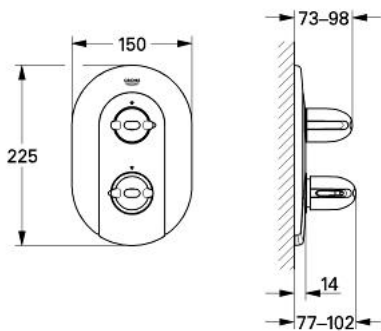

### PRODUCT DESCRIPTION

- Colour: chrome/gold
- without concealed body
- set for final installation for 34 966
- escutcheon- and shaft-sealings
- covered fixing
- FlowControl Button - One-button switch to full water flow
- individually adjustable stop
- temperature scale handle with GROHE SafeStop at 38°C
- GROHE LongLife finish

### SPARE PARTS, 1月 1997 – now

1: Temperature scale handle (Spare part-nr. 47440IG0)

1.1: Cover cap (Spare part-nr. 02490G0M)

2: Sleeve (Spare part-nr. 04952000)

3: Handle for shut-off valve with economy device (Spare part-nr. 47442IG0)