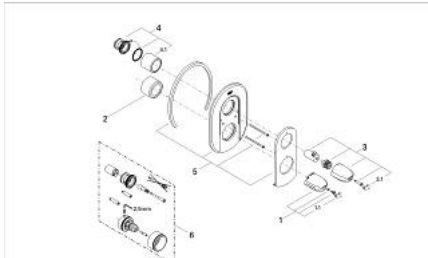

19 663 IG0 GROHTHERM 3000 THERMOSTATIC SHOWER MIXER

PRODUCT DESCRIPTION

- Colour: chrome/gold
- without concealed body
- set for final installation for 34 966
- escutcheon- and shaft-sealings
- covered fixing
- volume handle with economy button
- individual adjustable economy stop
- temperature scale handle with GROHE SafeStop at 38°C
- GROHE LongLife finish

19 663 IG0 GROHTHERM 3000 THERMOSTATIC SHOWER MIXER

SPARE PARTS, 1月 1997 – now

- 1: Temperature scale handle (Spare part-nr. 47440IG0)
- 1.1: Cover cap (Spare part-nr. 02490G0M)
- 2: Sleeve (Spare part-nr. 04952000)
- 3: Handle for shut-off valve with economy device (Spare part-nr. 47442IG0)
- 3.1: Cover cap (Spare part-nr. 02490G0M)
- 4: Sleeve (Spare part-nr. 47525000)
- 4.1: Sleeve (Spare part-nr. 04951000)
- 5: Escutcheon (Spare part-nr. 47526IG0)
- 6: Extension set 27.5 mm (Spare part-nr. 47358000)*