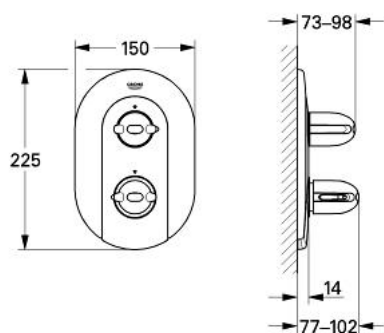

19 663 IG0 GROHTHERM 3000 THERMOSTATIC SHOWER MIXER

PRODUCT DESCRIPTION

- Colour: chrome/gold
- without concealed body
- set for final installation for 34 966
- escutcheon- and shaft-sealings
- covered fixing
- volume handle with economy button
- individual adjustable economy stop
- temperature scale handle with GROHE SafeStop at 38°C
- GROHE LongLife finish

19 663 IG0 GROHTHERM 3000 THERMOSTATIC SHOWER MIXER

SPARE PARTS, 1月 1997 – now

- 1: Temperature scale handle (Spare part-nr. 47440IG0)
- 1.1: Cover cap (Spare part-nr. 02490G0M)
- 2: Sleeve (Spare part-nr. 04952000)
- 3: Handle for shut-off valve with economy device (Spare part-nr. 47442IG0)
- 3.1: Cover cap (Spare part-nr. 02490G0M)
- 4: Sleeve (Spare part-nr. 47525000)
- 4.1: Sleeve (Spare part-nr. 04951000)
- 5: Escutcheon (Spare part-nr. 47526IG0)
- 6: Extension set 27.5 mm (Spare part-nr. 47358000)*