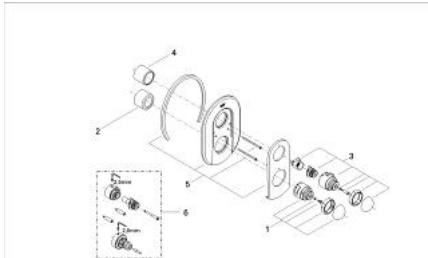

19 666 000 SENTOSA THERMOSTAT BATH/SHOWER MIXER

PRODUCT DESCRIPTION

- Colour: chrome
- final installation set for 34 968
- without concealed body
- escutcheon- and shaft-sealings
- covered fixing
- Aquadimmer with multiple function
 - - flow control
 - - diverter: bath/shower
- Aquadimmer handle with stop ring
- temperature scale handle with SafeStop at 38°C
- GROHE LongLife finish

19 666 000 SENTOSA THERMOSTAT BATH/SHOWER MIXER

SPARE PARTS, January 1998 – now

- 1: Scale handle (Spare part-nr. 474221P0)
- 2: Sleeve (Spare part-nr. 04952000)
- 3: Handle for shut-off valve (Spare part-nr. 475831P0)
- 4: Sleeve (Spare part-nr. 04951000)
- 5: Escutcheon (Spare part-nr. 475261P0)
- 6: Extension-set, 27,5 mm (Spare part-nr. 47540000)*