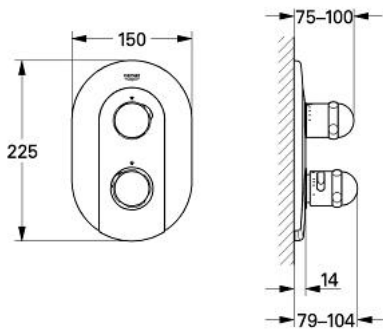

19 666 000 SENTOSA THERMOSTAT BATH/SHOWER MIXER

PRODUCT DESCRIPTION

- Colour: chrome
- final installation set for 34 968
- without concealed body
- escutcheon- and shaft-sealings
- covered fixing
- Aquadimmer with multiple function
 - - flow control
 - - diverter: bath/shower
- Aquadimmer handle with stop ring
- temperature scale handle with SafeStop at 38°C
- GROHE LongLife finish

19 666 000 SENTOSA THERMOSTAT BATH/SHOWER MIXER

SPARE PARTS, January 1998 – now

- 1: Scale handle (Spare part-nr. 474221P0)
- 2: Sleeve (Spare part-nr. 04952000)
- 3: Handle for shut-off valve (Spare part-nr. 475831P0)
- 4: Sleeve (Spare part-nr. 04951000)
- 5: Escutcheon (Spare part-nr. 475261P0)
- 6: Extension-set, 27,5 mm (Spare part-nr. 47540000)*