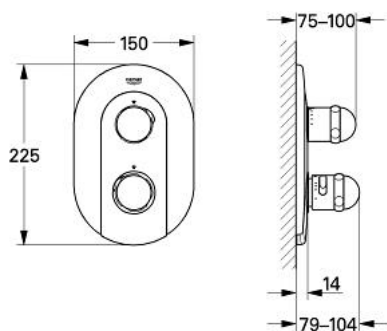

19 666 000 SENTOSA THERMOSTATIC BATH MIXER

PRODUCT DESCRIPTION

- Colour: chrome
- set for final installation for 34 968
- without concealed body
- escutcheon- and shaft-sealings
- covered fixing
- Aquadimmer with multiple function
- flow control
- diverter: bath/shower
- Aquadimmer handle with stop ring
- temperature scale handle with GROHE SafeStop at 38°C
- GROHE LongLife finish

19 666 000 SENTOSA THERMOSTATIC BATH MIXER

SPARE PARTS, 1月 1998 – now

1: Temperature scale handle (Spare part-nr. 47422IP0)

2: Sleeve (Spare part-nr. 04952000)

3: Handle for shut-off valve (Spare part-nr. 47583IP0)

4: Sleeve (Spare part-nr. 04951000)

5: Escutcheon (Spare part-nr. 47526IP0)

6: Extension set 27.5 mm (Spare part-nr. 47540000)*

* Optional accessories