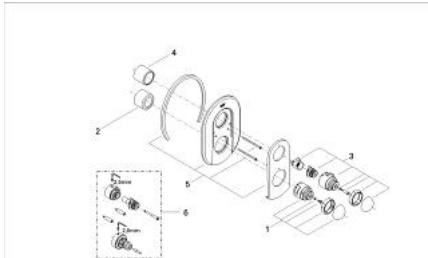

19 666 000 SENTOSA THERMOSTATIC BATH MIXER

PRODUCT DESCRIPTION

- Colour: chrome
- set for final installation for 34 968
- without concealed body
- escutcheon- and shaft-sealings
- covered fixing
- Aquadimmer with multiple function
- flow control
- diverter: bath/shower
- Aquadimmer handle with stop ring
- temperature scale handle with GROHE SafeStop at 38°C
- GROHE LongLife finish

19 666 000 SENTOSA THERMOSTATIC BATH MIXER

SPARE PARTS, 1月 1998 – now

1: Temperature scale handle (Spare part-nr. 47422IP0)

2: Sleeve (Spare part-nr. 04952000)

3: Handle for shut-off valve (Spare part-nr. 47583IP0)

4: Sleeve (Spare part-nr. 04951000)

5: Escutcheon (Spare part-nr. 47526IP0)

6: Extension set 27.5 mm (Spare part-nr. 47540000)*

* Optional accessories