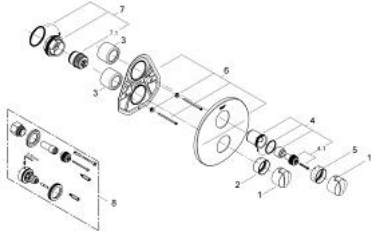

19 676 IP0 ECTOS THERMOSTATIC BATH MIXER

PRODUCT DESCRIPTION

- Colour: chrome/matt chrome
- set for final installation for 34 964
- without concealed body
- Aquadimmer with multiple function
- shut off and flow control
- diverter: bath/shower
- Aquadimmer handle with stop ring
- temperature scale handle with GROHE SafeStop at 38°C
- escutcheon- and shaft-sealings
- covered fixing

19 676 IP0 ECTOS THERMOSTATIC BATH MIXER

SPARE PARTS, 1月 1999 – now

- 1: Handle (Spare part-nr. 47099IP0)
 - 2: Scale ring (Spare part-nr. 09655000)
 - 3: Sleeve (Spare part-nr. 03858000)
 - 4: Stop (Spare part-nr. 47136000)
 - 4.1: Snap insert (Spare part-nr. 47129000)
 - 5: Sleeve (Spare part-nr. 09662000)
 - 6: Escutcheon (Spare part-nr. 47143000)
 - 7: Stop ring + regulating nut (Spare part-nr. 47146000)
 - 7.1: Regulation nut (Spare part-nr. 06627000)
 - 8: Extension set 27.5 mm (Spare part-nr. 47445000)*
- * Optional accessories