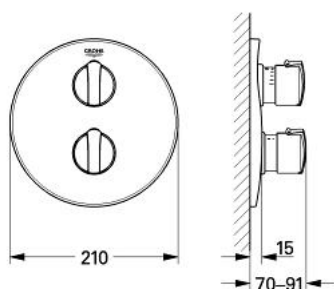

19 676 IP0 ECTOS THERMOSTATIC BATH MIXER

PRODUCT DESCRIPTION

- Colour: chrome/matt chrome
- set for final installation for 34 964
- without concealed body
- Aquadimmer with multiple function
- shut off and flow control
- diverter: bath/shower
- Aquadimmer handle with stop ring
- temperature scale handle with GROHE SafeStop at 38°C
- escutcheon- and shaft-sealings
- covered fixing

19 676 IP0 ECTOS THERMOSTATIC BATH MIXER

SPARE PARTS, 1月 1999 – now

- 1: Handle (Spare part-nr. 47099IP0)
 - 2: Scale ring (Spare part-nr. 09655000)
 - 3: Sleeve (Spare part-nr. 03858000)
 - 4: Stop (Spare part-nr. 47136000)
 - 4.1: Snap insert (Spare part-nr. 47129000)
 - 5: Sleeve (Spare part-nr. 09662000)
 - 6: Escutcheon (Spare part-nr. 47143000)
 - 7: Stop ring + regulating nut (Spare part-nr. 47146000)
 - 7.1: Regulation nut (Spare part-nr. 06627000)
 - 8: Extension set 27.5 mm (Spare part-nr. 47445000)*
- * Optional accessories