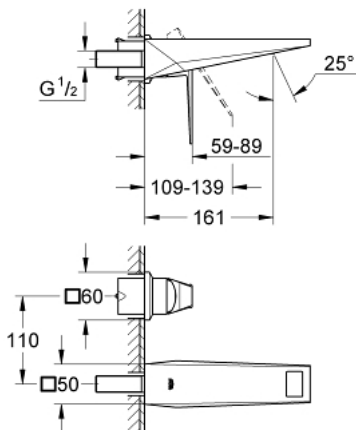

19 781 000 ALLURE BRILLIANT 2-HOLE BASIN MIXER S-SIZE

PRODUCT DESCRIPTION

- Colour: chrome
- wall mounted
- without concealed body
- for use with rough-in set 23 200
- GROHE LongLife finish
- GROHE EcoJoy 5.0 l/min flow limiter
- projection 161 mm
- centre distance 110 mm
- projection 161 mm
- minimum pressure 1,0 bar

19 781 000 **ALLURE BRILLIANT 2-HOLE BASIN MIXER**
S-SIZE

SPARE PARTS, August 2010 – now

1: Lever (Spare part-nr. 46797000)

2: Race (Spare part-nr. 46794000)

3: Extension (Spare part-nr. 46627000)*

* Optional accessories