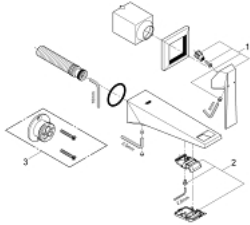

19 781 000 ALLURE BRILLIANT 2-HOLE BASIN MIXER S-SIZE

PRODUCT DESCRIPTION

- Colour: chrome
- wall mounted
- without concealed body
- for use with rough-in set 23 200
- GROHE LongLife finish
- GROHE EcoJoy 5.0 l/min flow limiter
- projection 161 mm
- centre distance 110 mm
- projection 161 mm
- minimum pressure 1,0 bar

19 781 000 **ALLURE BRILLIANT 2-HOLE BASIN MIXER**
S-SIZE

SPARE PARTS, August 2010 – now

1: Lever (Spare part-nr. 46797000)

2: Race (Spare part-nr. 46794000)

3: Extension (Spare part-nr. 46627000)*

* Optional accessories