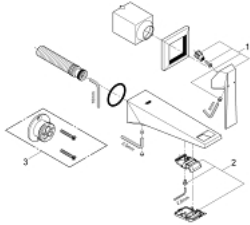

19 781 000 ALLURE BRILLIANT 2-HOLE BASIN MIXER S-SIZE

PRODUCT DESCRIPTION

- Colour: chrome
- wall mounted
- without concealed body
- for use with rough-in set 23 200
- GROHE LongLife finish
- 5.0 l/min flow limiter
- projection 161 mm
- centre distance 110 mm
- projection 161 mm
- minimum pressure 1,0 bar

19 781 000 **ALLURE BRILLIANT 2-HOLE BASIN MIXER**
S-SIZE

SPARE PARTS, August 2010 – now

1: Lever (Spare part-nr. 46797000)

2: Race (Spare part-nr. 46794000)

3: Extension (Spare part-nr. 46627000)*

* Optional accessories