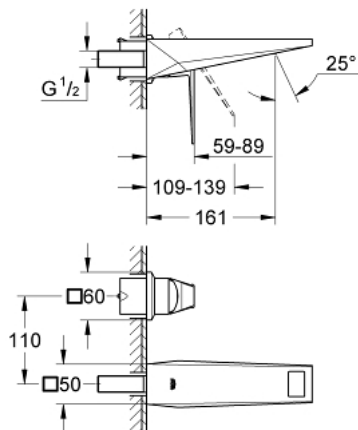

19 781 000 ALLURE BRILLIANT 2-HOLE BASIN MIXER S-SIZE

PRODUCT DESCRIPTION

- Colour: chrome
- wall mounted
- without concealed body
- for use with rough-in set 23 200
- GROHE LongLife finish
- 5.0 l/min flow limiter
- projection 161 mm
- centre distance 110 mm
- projection 161 mm
- minimum pressure 1,0 bar

19 781 000 **ALLURE BRILLIANT 2-HOLE BASIN MIXER**
S-SIZE

SPARE PARTS, August 2010 – now

1: Lever (Spare part-nr. 46797000)

2: Race (Spare part-nr. 46794000)

3: Extension (Spare part-nr. 46627000)*

* Optional accessories