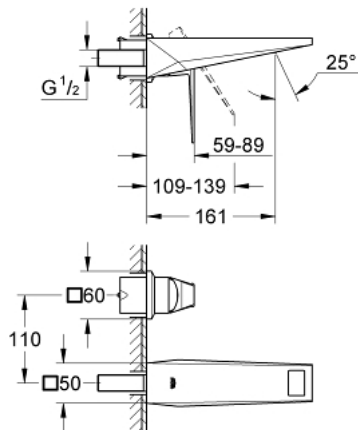

19 781 000 ALLURE BRILLIANT TWO-HOLE BASIN MIXER S-SIZE

PRODUCT DESCRIPTION

- Colour: chrome
- wall mounted
- without concealed body
- for use with rough-in set 23 200
- GROHE LongLife finish
- GROHE EcoJoy 5.0 l/min flow limiter
- spout with integrated mousseur
- center distance 110 mm
- projection 161 mm
- min. recommended pressure 1.0 bar

19 781 000 **ALLURE BRILLIANT TWO-HOLE BASIN MIXER**
S-SIZE

SPARE PARTS, 8月 2010 – now

1: Lever (Spare part-nr. 46797000)

2: Race (Spare part-nr. 46794000)

3: Extension (Spare part-nr. 46627000)*

* Optional accessories