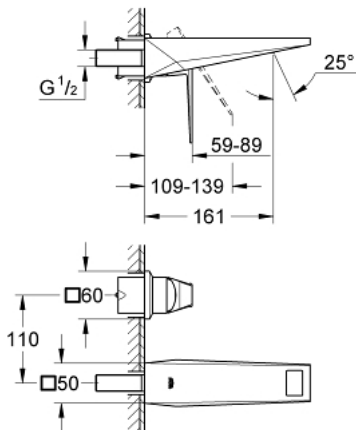

## 19 781 000 ALLURE BRILLIANT TWO-HOLE BASIN MIXER S-SIZE

### PRODUCT DESCRIPTION

- Colour: chrome
- wall mounted
- without concealed body
- for use with rough-in set 23 200
- GROHE LongLife finish
- 5.0 l/min flow limiter
- spout with integrated mousseur
- center distance 110 mm
- projection 161 mm
- min. recommended pressure 1.0 bar

19 781 000 **ALLURE BRILLIANT TWO-HOLE BASIN MIXER**  
**S-SIZE**

**SPARE PARTS**, 8月 2010 – now

1: Lever (Spare part-nr. 46797000)

2: Race (Spare part-nr. 46794000)

3: Extension (Spare part-nr. 46627000)\*