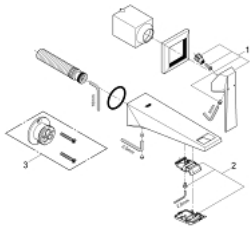

## 19 781 000 ALLURE BRILLIANT TWO-HOLE BASIN MIXER S-SIZE

### PRODUCT DESCRIPTION

- Colour: chrome
- wall mounted
- without concealed body
- for use with rough-in set 23 200
- GROHE LongLife finish
- 5.0 l/min flow limiter
- spout with integrated mousseur
- center distance 110 mm
- projection 161 mm
- min. recommended pressure 1.0 bar

19 781 000 **ALLURE BRILLIANT TWO-HOLE BASIN MIXER**  
**S-SIZE**

**SPARE PARTS**, 8月 2010 – now

1: Lever (Spare part-nr. 46797000)

2: Race (Spare part-nr. 46794000)

3: Extension (Spare part-nr. 46627000)\*