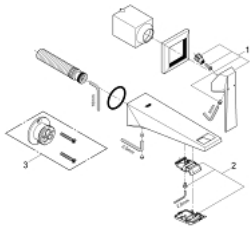

19 781 000 **ALLURE BRILLIANT TWO-HOLE BASIN MIXER**
S-SIZE

SPARE PARTS, 8月 2010 – now

1: Lever (Spare part-nr. 46797000)

2: Race (Spare part-nr. 46794000)

3: Extension (Spare part-nr. 46627000)*

* Optional accessories