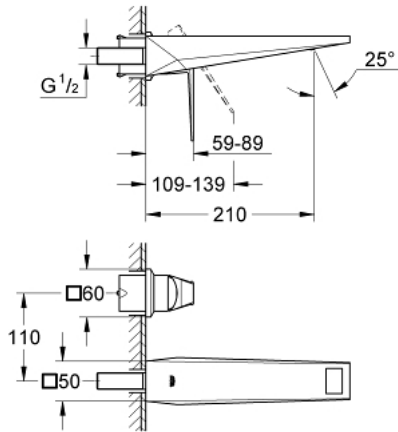

19 783 000 ALLURE BRILLIANT 2-HOLE BASIN MIXER M-SIZE

PRODUCT DESCRIPTION

- Colour: chrome
- wall mounted
- without concealed body
- for use with rough-in set 23 200
- GROHE LongLife finish
- 5.0 l/min flow limiter
- projection 161 mm
- centre distance 110 mm
- projection 210 mm
- minimum pressure 1,0 bar

19 783 000 **ALLURE BRILLIANT 2-HOLE BASIN MIXER**
M-SIZE

SPARE PARTS, August 2010 – now

1: Lever (Spare part-nr. 46797000)

2: Race (Spare part-nr. 46794000)

3: Extension (Spare part-nr. 46627000)*

* Optional accessories