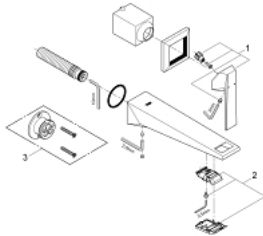

19 783 000 **ALLURE BRILLIANT 2-HOLE BASIN MIXER**
M-SIZE

SPARE PARTS, August 2010 – now

1: Lever (Spare part-nr. 46797000)

2: Race (Spare part-nr. 46794000)

3: Extension (Spare part-nr. 46627000)*

* Optional accessories