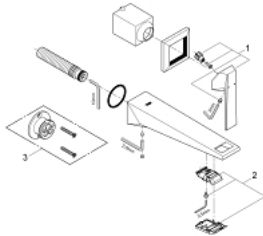

## 19 783 000 ALLURE BRILLIANT 2-HOLE BASIN MIXER M-SIZE

### PRODUCT DESCRIPTION

- Colour: chrome
- wall mounted
- without concealed body
- for use with rough-in set 23 200
- GROHE LongLife finish
- GROHE EcoJoy 5.0 l/min flow limiter
- projection 161 mm
- centre distance 110 mm
- projection 210 mm
- minimum pressure 1,0 bar

19 783 000 **ALLURE BRILLIANT 2-HOLE BASIN MIXER**  
**M-SIZE**

**SPARE PARTS**, August 2010 – now

1: Lever (Spare part-nr. 46797000)

2: Race (Spare part-nr. 46794000)

3: Extension (Spare part-nr. 46627000)\*