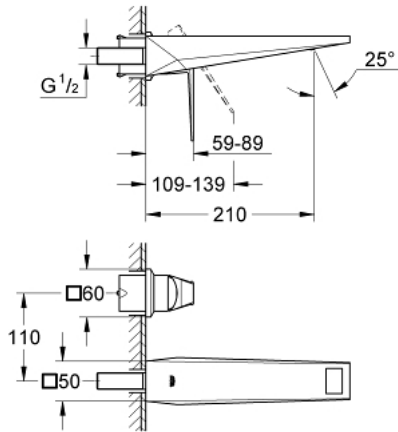

## 19 783 000 ALLURE BRILLIANT 2-HOLE BASIN MIXER M-SIZE

### PRODUCT DESCRIPTION

- Colour: chrome
- wall mounted
- without concealed body
- for use with rough-in set 23 200
- GROHE LongLife finish
- GROHE EcoJoy 5.0 l/min flow limiter
- projection 161 mm
- centre distance 110 mm
- projection 210 mm
- minimum pressure 1,0 bar

19 783 000 **ALLURE BRILLIANT 2-HOLE BASIN MIXER**  
**M-SIZE**

**SPARE PARTS**, August 2010 – now

1: Lever (Spare part-nr. 46797000)

2: Race (Spare part-nr. 46794000)

3: Extension (Spare part-nr. 46627000)\*