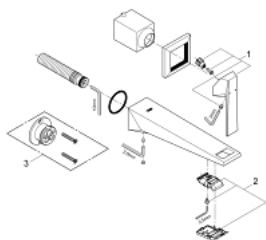

## 19 783 000 ALLURE BRILLIANT TWO-HOLE BASIN MIXER M-SIZE

### PRODUCT DESCRIPTION

- Colour: chrome
- wall mounted
- without concealed body
- for use with rough-in set 23 200
- GROHE LongLife finish
- GROHE EcoJoy 5.0 l/min flow limiter
- spout with integrated mousseur
- center distance 110 mm
- projection 210 mm
- min. recommended pressure 1.0 bar

19 783 000 **ALLURE BRILLIANT TWO-HOLE BASIN MIXER**  
**M-SIZE**

**SPARE PARTS**, 8月 2010 – now

1: Lever (Spare part-nr. 46797000)

2: Race (Spare part-nr. 46794000)

3: Extension (Spare part-nr. 46627000)\*