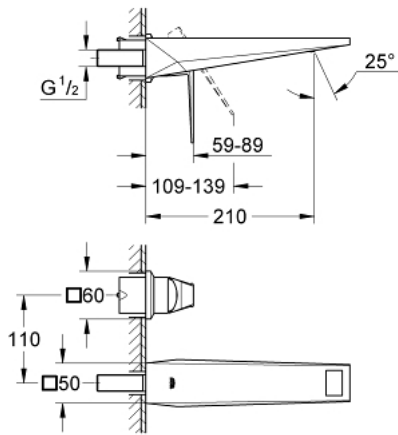

## 19 783 000 ALLURE BRILLIANT TWO-HOLE BASIN MIXER M-SIZE

### PRODUCT DESCRIPTION

- Colour: chrome
- wall mounted
- without concealed body
- for use with rough-in set 23 200
- GROHE LongLife finish
- GROHE EcoJoy 5.0 l/min flow limiter
- spout with integrated mousseur
- center distance 110 mm
- projection 210 mm
- min. recommended pressure 1.0 bar

19 783 000 **ALLURE BRILLIANT TWO-HOLE BASIN MIXER**  
**M-SIZE**

**SPARE PARTS**, 8月 2010 – now

1: Lever (Spare part-nr. 46797000)

2: Race (Spare part-nr. 46794000)

3: Extension (Spare part-nr. 46627000)\*