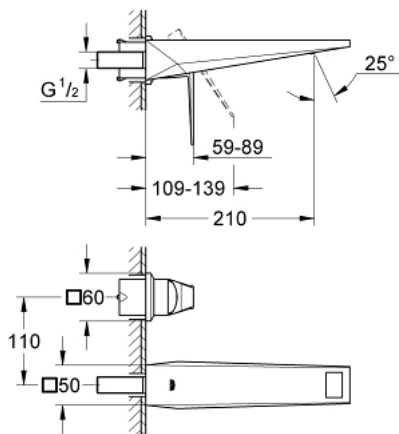

19 783 000 ALLURE BRILLIANT TWO-HOLE BASIN MIXER M-SIZE

PRODUCT DESCRIPTION

- Colour: chrome
- wall mounted
- without concealed body
- for use with rough-in set 23 200
- GROHE LongLife finish
- 5.0 l/min flow limiter
- spout with integrated mousseur
- center distance 110 mm
- projection 210 mm
- min. recommended pressure 1.0 bar

19 783 000 **ALLURE BRILLIANT TWO-HOLE BASIN MIXER**
M-SIZE

SPARE PARTS, 8月 2010 – now

1: Lever (Spare part-nr. 46797000)

2: Race (Spare part-nr. 46794000)

3: Extension (Spare part-nr. 46627000)*

* Optional accessories