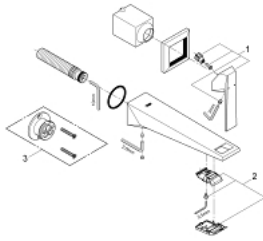

19 783 000 ALLURE BRILLIANT TWO-HOLE BASIN MIXER M-SIZE

PRODUCT DESCRIPTION

- Colour: chrome
- wall mounted
- without concealed body
- for use with rough-in set 23 200
- GROHE LongLife finish
- 5.0 l/min flow limiter
- spout with integrated mousseur
- center distance 110 mm
- projection 210 mm
- min. recommended pressure 1.0 bar

19 783 000 **ALLURE BRILLIANT TWO-HOLE BASIN MIXER**
M-SIZE

SPARE PARTS, 8月 2010 – now

1: Lever (Spare part-nr. 46797000)

2: Race (Spare part-nr. 46794000)

3: Extension (Spare part-nr. 46627000)*

* Optional accessories