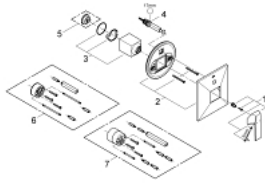

19 785 000 ALLURE BRILLIANT SINGLE-LEVER BATH/SHOWER MIXER

PRODUCT DESCRIPTION

- Colour: chrome
- final installation set for
- 33 961 000, 33 963 000, 33 965 000
- without concealed body
- GROHE LongLife finish
- automatic diverter: bath/shower
- escutcheon- and shaft-sealing
- metal escutcheon
- covered coupling

19 785 000 ALLURE BRILLIANT SINGLE-LEVER BATH/SHOWER MIXER

SPARE PARTS, August 2010 – now

- 1: Lever (Spare part-nr. 46804000)
- 2: Escutcheon (Spare part-nr. 46796000)
- 3: Shield (Spare part-nr. 46784000)
- 4: Repl.kit f.rotary valve (Spare part-nr. 46785000)
- 5: Temperature limiter (Spare part-nr. 46375000)*
- 6: Extension (Spare part-nr. 46807000)*
- 7: Extension (Spare part-nr. 46808000)*