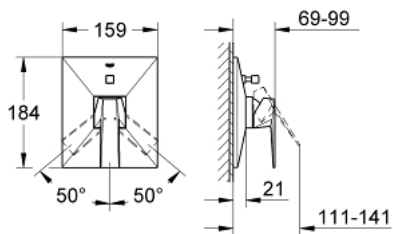

19 785 000 ALLURE BRILLIANT SINGLE-LEVER BATH/SHOWER MIXER

PRODUCT DESCRIPTION

- Colour: chrome
- final installation set for
- 33 961 000, 33 963 000, 33 965 000
- without concealed body
- GROHE LongLife finish
- automatic diverter: bath/shower
- escutcheon- and shaft-sealing
- metal escutcheon
- covered coupling

19 785 000 ALLURE BRILLIANT SINGLE-LEVER BATH/SHOWER MIXER

SPARE PARTS, August 2010 – now

- 1: Lever (Spare part-nr. 46804000)
- 2: Escutcheon (Spare part-nr. 46796000)
- 3: Shield (Spare part-nr. 46784000)
- 4: Repl.kit f.rotary valve (Spare part-nr. 46785000)
- 5: Temperature limiter (Spare part-nr. 46375000)*
- 6: Extension (Spare part-nr. 46807000)*
- 7: Extension (Spare part-nr. 46808000)*