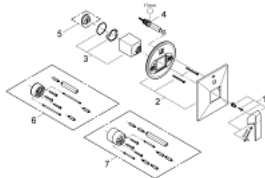

19 785 000 ALLURE BRILLIANT SINGLE-LEVER BATH MIXER

PRODUCT DESCRIPTION

- Colour: chrome
- set for final installation for
- 33 961 000, 33 963 000, 33 965 000
- without concealed body
- GROHE LongLife finish
- automatic diverter: bath/shower
- escutcheon and shaft sealing
- metal escutcheon
- covered coupling

19 785 000 **ALLURE BRILLIANT SINGLE-LEVER BATH MIXER**

SPARE PARTS, 8月 2010 – now

- 1: Lever (Spare part-nr. 46804000)
- 2: Escutcheon (Spare part-nr. 46796000)
- 3: Cap (Spare part-nr. 46784000)
- 4: Replacement kit for rotary valve (Spare part-nr. 46785000)
- 5: Temperature limiter (Spare part-nr. 46375000)*
- 6: Extension (Spare part-nr. 46807000)*
- 7: Extension (Spare part-nr. 46808000)*