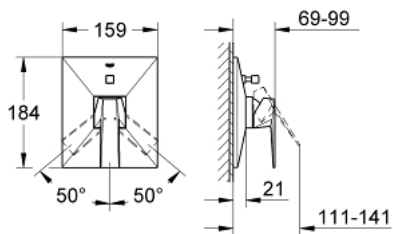

19 785 000 ALLURE BRILLIANT SINGLE-LEVER BATH MIXER

PRODUCT DESCRIPTION

- Colour: chrome
- set for final installation for
- 33 961 000, 33 963 000, 33 965 000
- without concealed body
- GROHE LongLife finish
- automatic diverter: bath/shower
- escutcheon and shaft sealing
- metal escutcheon
- covered coupling

19 785 000 **ALLURE BRILLIANT SINGLE-LEVER BATH MIXER**

SPARE PARTS, 8月 2010 – now

- 1: Lever (Spare part-nr. 46804000)
- 2: Escutcheon (Spare part-nr. 46796000)
- 3: Cap (Spare part-nr. 46784000)
- 4: Replacement kit for rotary valve (Spare part-nr. 46785000)
- 5: Temperature limiter (Spare part-nr. 46375000)*
- 6: Extension (Spare part-nr. 46807000)*
- 7: Extension (Spare part-nr. 46808000)*