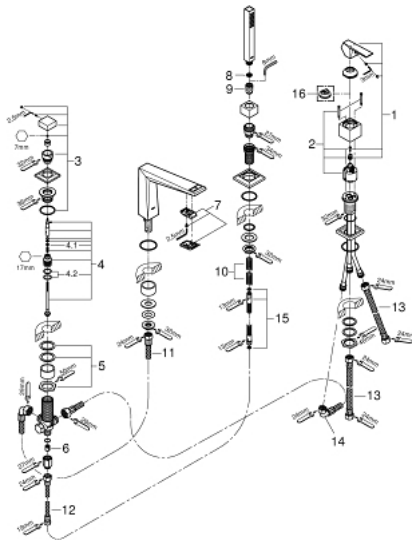

19 787 000 ALLURE BRILLIANT 4-HOLE SINGLE LEVER BATH COMBINATION

PRODUCT DESCRIPTION

- Colour: chrome
- GROHE SilkMove 46 mm ceramic cartridge
- GROHE LongLife finish
- consists of:
 - pre-assembled spout fixing
 - single lever mixer operating element
 - bath spout with integrated mousseur
 - automatic diverter: bath/shower
 - hand shower Euphoria Cube+
 - metal shower hose 2000 mm
 - flexible connection hoses
 - connection for shower hose
 - Protected against backflow
 - for use with 29 037 000

19 787 000 ALLURE BRILLIANT 4-HOLE SINGLE LEVER BATH COMBINATION

SPARE PARTS, March 2015 – now

- 1: Lever (Spare part-nr. 46804000)
- 2: Cartridge (Spare part-nr. 46048000)
- 3: Diverter knob (Spare part-nr. 48126000)
- 4: Diverter (Spare part-nr. 45443000)
- 4.1: O-ring $\varnothing 6 \times \varnothing 2$ (Spare part-nr. 0128300M)
- 4.2: Seat washer (Spare part-nr. 0120500M)
- 5: Repl.kit f.shank fastening 3/4" (Spare part-nr. 45444000)
- 6: Non-return valve (Spare part-nr. 08565000)
- 7: Race (Spare part-nr. 46803000)
- 8: Dirt strainer (Spare part-nr. 0700200M)
- 9: Cone nut (Spare part-nr. 08864000)
- 10: Compression spring (Spare part-nr. 00869000)
- 11: Tube (Spare part-nr. 48018000)
- 12: Tube (Spare part-nr. 07300000)
- 13: Tube (Spare part-nr. 07227000)
- 14: Tube (Spare part-nr. 48017000)
- 15: Metal hose (Spare part-nr. 28146000)
- 16: Temperature limiter (Spare part-nr. 46375000)*