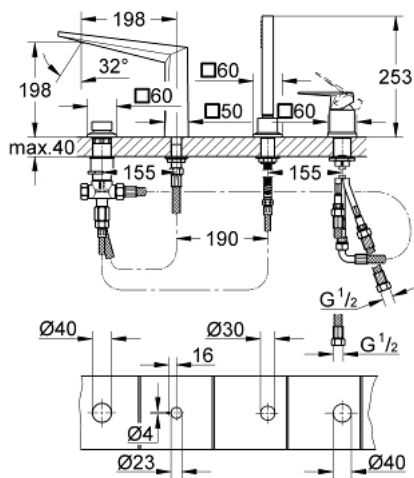

19 787 000 ALLURE BRILLIANT 4-HOLE SINGLE LEVER BATH COMBINATION

PRODUCT DESCRIPTION

- Colour: chrome
- GROHE SilkMove 46 mm ceramic cartridge
- GROHE LongLife finish
- consists of:
 - pre-assembled spout fixing
 - single lever mixer operating element
 - bath spout with integrated mousseur
 - automatic diverter: bath/shower
 - hand shower Euphoria Cube+
 - metal shower hose 2000 mm
 - flexible connection hoses
 - connection for shower hose
 - Protected against backflow
 - for use with 29 037 000

19 787 000 ALLURE BRILLIANT 4-HOLE SINGLE LEVER BATH COMBINATION

SPARE PARTS, March 2015 – now

- 1: Lever (Spare part-nr. 46804000)
- 2: Cartridge (Spare part-nr. 46048000)
- 3: Diverter knob (Spare part-nr. 48126000)
- 4: Diverter (Spare part-nr. 45443000)
- 4.1: O-ring $\varnothing 6 \times \varnothing 2$ (Spare part-nr. 0128300M)
- 4.2: Seat washer (Spare part-nr. 0120500M)
- 5: Repl.kit f.shank fastening 3/4" (Spare part-nr. 45444000)
- 6: Non-return valve (Spare part-nr. 08565000)
- 7: Race (Spare part-nr. 46803000)
- 8: Dirt strainer (Spare part-nr. 0700200M)
- 9: Cone nut (Spare part-nr. 08864000)
- 10: Compression spring (Spare part-nr. 00869000)
- 11: Tube (Spare part-nr. 48018000)
- 12: Tube (Spare part-nr. 07300000)
- 13: Tube (Spare part-nr. 07227000)
- 14: Tube (Spare part-nr. 48017000)
- 15: Metal hose (Spare part-nr. 28146000)
- 16: Temperature limiter (Spare part-nr. 46375000)*