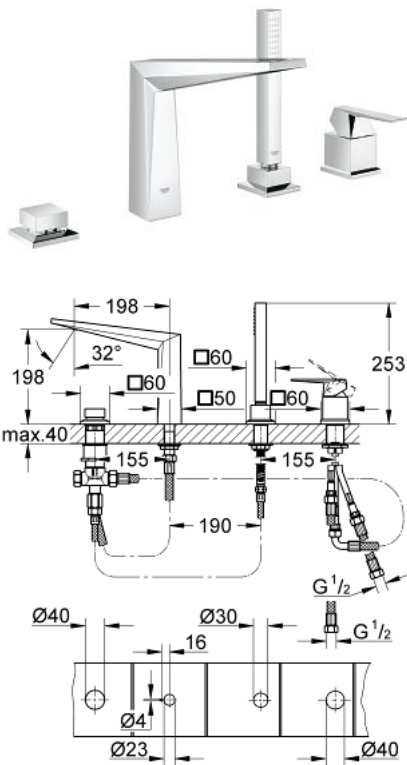

19 787 000 ALLURE BRILLIANT FOUR-HOLE SINGLE-LEVER BATH COMBINATION

PRODUCT DESCRIPTION

- Colour: chrome
- GROHE SilkMove 46 mm ceramic cartridge
- GROHE LongLife finish
- consisting of:
 - pre-assembled spout fixing
 - single lever mixer operating element
 - bath spout with integrated mousseur
 - diverter bath/shower
 - hand shower Euphoria Cube+
 - metal shower hose 2000 mm
 - flexible connection hoses
 - connection for shower hose
 - protected against backflow
 - for use with 29 037 000

19 787 000 ALLURE BRILLIANT FOUR-HOLE SINGLE-LEVER BATH COMBINATION

SPARE PARTS, 3月 2015 – now

- 1: Lever (Spare part-nr. 46804000)
- 2: Cartridge (Spare part-nr. 46048000)
- 3: Diverter knob (Spare part-nr. 48126000)
- 4: Diverter (Spare part-nr. 45443000)
- 4.1: Sealing washer $\varnothing 6 \times \varnothing 2$ (Spare part-nr. 0128300M)
- 4.2: Sealing washer (Spare part-nr. 0120500M)
- 5: Replacement kit for shank fastening (Spare part-nr. 45444000)
- 6: Non-return valve (Spare part-nr. 08565000)
- 7: Race (Spare part-nr. 46803000)
- 8: Dirt strainer (Spare part-nr. 0700200M)
- 9: Cone nut (Spare part-nr. 08864000)
- 10: Compression spring (Spare part-nr. 00869000)
- 11: Connecting hose (Spare part-nr. 48018000)
- 12: Connecting hose (Spare part-nr. 07300000)
- 13: Connecting hose (Spare part-nr. 07227000)
- 14: Connecting hose (Spare part-nr. 48017000)
- 15: Metal shower hose (Spare part-nr. 28146000)
- 16: Temperature limiter (Spare part-nr. 46375000)*