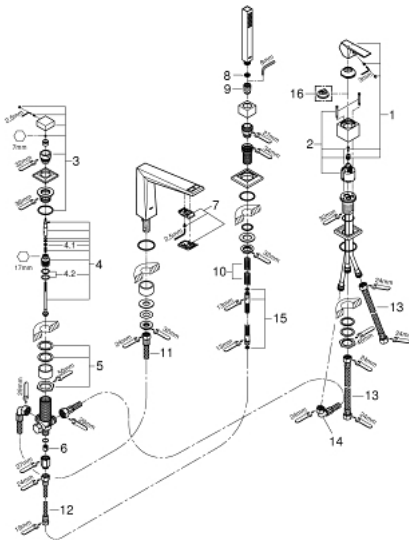

19 787 000 ALLURE BRILLIANT FOUR-HOLE SINGLE-LEVER BATH COMBINATION

PRODUCT DESCRIPTION

- Colour: chrome
- GROHE SilkMove 46 mm ceramic cartridge
- GROHE LongLife finish
- consisting of:
 - pre-assembled spout fixing
 - single lever mixer operating element
 - bath spout with integrated mousseur
 - diverter bath/shower
 - hand shower Euphoria Cube+
 - metal shower hose 2000 mm
 - flexible connection hoses
 - connection for shower hose
 - protected against backflow
 - for use with 29 037 000

19 787 000 ALLURE BRILLIANT FOUR-HOLE SINGLE-LEVER BATH COMBINATION

SPARE PARTS, 3月 2015 – now

- 1: Lever (Spare part-nr. 46804000)
- 2: Cartridge (Spare part-nr. 46048000)
- 3: Diverter knob (Spare part-nr. 48126000)
- 4: Diverter (Spare part-nr. 45443000)
- 4.1: Sealing washer $\varnothing 6 \times \varnothing 2$ (Spare part-nr. 0128300M)
- 4.2: Sealing washer (Spare part-nr. 0120500M)
- 5: Replacement kit for shank fastening (Spare part-nr. 45444000)
- 6: Non-return valve (Spare part-nr. 08565000)
- 7: Race (Spare part-nr. 46803000)
- 8: Dirt strainer (Spare part-nr. 0700200M)
- 9: Cone nut (Spare part-nr. 08864000)
- 10: Compression spring (Spare part-nr. 00869000)
- 11: Connecting hose (Spare part-nr. 48018000)
- 12: Connecting hose (Spare part-nr. 07300000)
- 13: Connecting hose (Spare part-nr. 07227000)
- 14: Connecting hose (Spare part-nr. 48017000)
- 15: Metal shower hose (Spare part-nr. 28146000)
- 16: Temperature limiter (Spare part-nr. 46375000)*