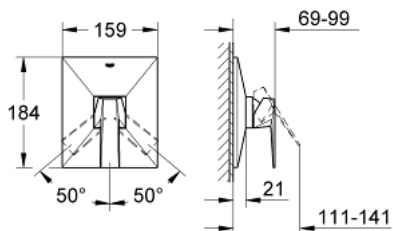

19 789 000 ALLURE BRILLIANT SINGLE-LEVER SHOWER MIXER

PRODUCT DESCRIPTION

- Colour: chrome
- final installation set for
- 35 501 000
- without concealed body
- GROHE LongLife finish
- escutcheon- and shaft-sealing
- metal escutcheon
- covered coupling

19 789 000 ALLURE BRILLIANT SINGLE-LEVER SHOWER MIXER

SPARE PARTS, August 2010 – now

- 1: Lever (Spare part-nr. 46804000)
- 2: Escutcheon (Spare part-nr. 46795000)
- 3: Shield (Spare part-nr. 46784000)
- 4: Temperature limiter (Spare part-nr. 46375000)*
- 5: Extension (Spare part-nr. 46807000)*
- 6: Extension (Spare part-nr. 46808000)*