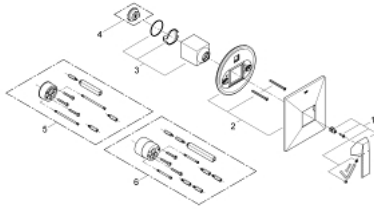

19 789 000 ALLURE BRILLIANT SINGLE-LEVER SHOWER MIXER

PRODUCT DESCRIPTION

- Colour: chrome
- final installation set for
- 35 501 000
- without concealed body
- GROHE LongLife finish
- escutcheon- and shaft-sealing
- metal escutcheon
- covered coupling

19 789 000 ALLURE BRILLIANT SINGLE-LEVER SHOWER MIXER

SPARE PARTS, August 2010 – now

- 1: Lever (Spare part-nr. 46804000)
- 2: Escutcheon (Spare part-nr. 46795000)
- 3: Shield (Spare part-nr. 46784000)
- 4: Temperature limiter (Spare part-nr. 46375000)*
- 5: Extension (Spare part-nr. 46807000)*
- 6: Extension (Spare part-nr. 46808000)*