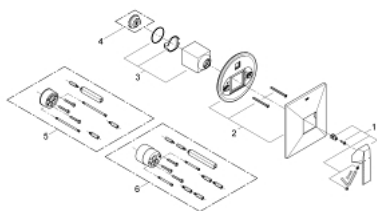

19 789 000 ALLURE BRILLIANT SINGLE-LEVER SHOWER MIXER

PRODUCT DESCRIPTION

- Colour: chrome
- set for final installation for
- 33 961 000, 33 962 000, 33 963 000, 33 964 000, 33 965 000, 33 966 000, 35 501 000
- without concealed body
- GROHE LongLife finish
- escutcheon and shaft sealing
- metal escutcheon
- covered coupling

19 789 000 ALLURE BRILLIANT SINGLE-LEVER SHOWER MIXER

SPARE PARTS, 8月 2010 – now

- 1: Lever (Spare part-nr. 46804000)
- 2: Escutcheon (Spare part-nr. 46795000)
- 3: Cap (Spare part-nr. 46784000)
- 4: Temperature limiter (Spare part-nr. 46375000)*
- 5: Extension (Spare part-nr. 46807000)*
- 6: Extension (Spare part-nr. 46808000)*