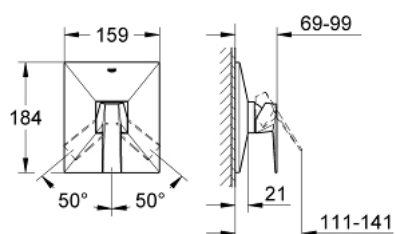

19 789 000 ALLURE BRILLIANT SINGLE-LEVER SHOWER MIXER

PRODUCT DESCRIPTION

- Colour: chrome
- set for final installation for
- 33 961 000, 33 962 000, 33 963 000, 33 964 000, 33 965 000, 33 966 000, 35 501 000
- without concealed body
- GROHE LongLife finish
- escutcheon and shaft sealing
- metal escutcheon
- covered coupling

19 789 000 ALLURE BRILLIANT SINGLE-LEVER SHOWER MIXER

SPARE PARTS, 8月 2010 – now

- 1: Lever (Spare part-nr. 46804000)
- 2: Escutcheon (Spare part-nr. 46795000)
- 3: Cap (Spare part-nr. 46784000)
- 4: Temperature limiter (Spare part-nr. 46375000)*
- 5: Extension (Spare part-nr. 46807000)*
- 6: Extension (Spare part-nr. 46808000)*