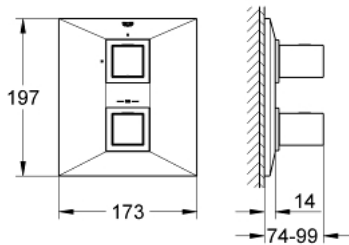

### PRODUCT DESCRIPTION

- Colour: chrome
- final installation set for
- GROHE Rapido T 35 500 000/35 050 000
- without concealed body
- GROHE LongLife finish
- GROHE SafeStop Plus - optional temperature limiter at 43°C included
- volume handle with FlowControl Button (button with individually adjustable stop)
- ceramic headparts 1/2", 180°
- GROHE FastFixation escutcheon with covered shaft sealing and covered fixing
- metal handles

4: Ceramic headpart, 1/2" (Spare part-nr. 45346000)

4.1: O-ring  $\varnothing 18.2 \times \varnothing 1.7$  (Spare part-nr. 0392400M)

5: Adapter 3/4" x 1/2" (Spare part-nr. 12702000)

6: Extension-set, 27,5 mm (Spare part-nr. 47780000)\*