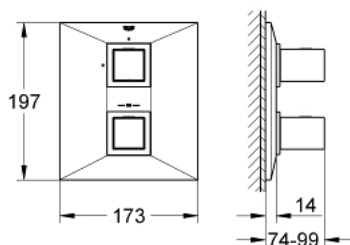

### PRODUCT DESCRIPTION

- Colour: chrome
- final installation set for
- GROHE Rapido T 35 500 000/35 050 000
- without concealed body
- GROHE LongLife finish
- GROHE SafeStop Plus - optional temperature limiter at 43°C included
- volume handle with EcoButton (economy button with individually adjustable economy stop)
- ceramic headparts 1/2", 180°
- GROHE FastFixation escutcheon with covered shaft sealing and covered fixing
- metal handles

4: Ceramic headpart, 1/2" (Spare part-nr. 45346000)

4.1: O-ring  $\varnothing 18.2 \times \varnothing 1.7$  (Spare part-nr. 0392400M)

5: Adapter 3/4" x 1/2" (Spare part-nr. 12702000)

6: Extension-set, 27,5 mm (Spare part-nr. 47780000)\*