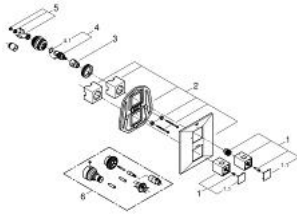

19 791 000 ALLURE BRILLIANT THERMOSTAT SHOWER MIXER

SPARE PARTS, April 2014 – now

1: Temperature control handle (Spare part-nr. 47839000)

1.1: Shield (Spare part-nr. 4784000M)

2: Escutcheon (Spare part-nr. 47841000)

3: Temperature limiter (Spare part-nr. 10093000)

4: Ceramic headpart, 1/2" (Spare part-nr. 45346000)

4.1: O-ring $\varnothing 18.2 \times \varnothing 1.7$ (Spare part-nr. 0392400M)

5: Adapter 3/4" x 1/2" (Spare part-nr. 12702000)

6: Extension-set, 27,5 mm (Spare part-nr. 47780000)*

* Optional accessories