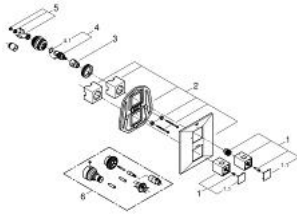

19 791 000 ALLURE BRILLIANT THERMOSTATIC SHOWER MIXER

PRODUCT DESCRIPTION

- Colour: chrome
- set for final installation for
- GROHE Rapido T 35 500 000/35 050 000
- without concealed body
- GROHE LongLife finish
- GROHE SafeStop Plus optional temperature limiter at 43°C included
- volume handle with GROHE EcoButton (economy button with individually adjustable economy stop)
- Carbadur ceramic headparts 1/2", 180°
- GROHE FastFixation escutcheon with covered shaft sealing and covered fixing
- metal handles

19 791 000 ALLURE BRILLIANT THERMOSTATIC SHOWER MIXER

SPARE PARTS, 4月 2014 – now

1: Temperature control handle (Spare part-nr. 47839000)

1.1: Cap (Spare part-nr. 4784000M)

2: Escutcheon (Spare part-nr. 47841000)

3: Stop (Spare part-nr. 10093000)

4: Ceramic headpart 1/2" (Spare part-nr. 45346000)

4.1: O-ring $\varnothing 18.2 \times \varnothing 1.7$ (Spare part-nr. 0392400M)

5: Adapter (Spare part-nr. 12702000)

6: Extension set 27.5 mm (Spare part-nr. 47780000)*