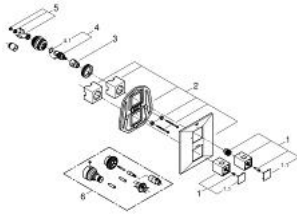

19 791 000 ALLURE BRILLIANT THERMOSTATIC SHOWER MIXER

PRODUCT DESCRIPTION

- Colour: chrome
- set for final installation for
- GROHE Rapido T 35 500 000/35 050 000
- without concealed body
- GROHE LongLife finish
- GROHE SafeStop Plus optional temperature limiter at 43°C included
- volume handle with FlowControl Button (button with individually adjustable stop)
- Carbadur ceramic headparts 1/2", 180°
- GROHE FastFixation escutcheon with covered shaft sealing and covered fixing
- metal handles

19 791 000 ALLURE BRILLIANT THERMOSTATIC SHOWER MIXER

SPARE PARTS, 4月 2014 – now

1: Temperature control handle (Spare part-nr. 47839000)

1.1: Cap (Spare part-nr. 4784000M)

2: Escutcheon (Spare part-nr. 47841000)

3: Stop (Spare part-nr. 10093000)

4: Ceramic headpart 1/2" (Spare part-nr. 45346000)

4.1: O-ring $\varnothing 18.2 \times \varnothing 1.7$ (Spare part-nr. 0392400M)

5: Adapter (Spare part-nr. 12702000)

6: Extension set 27.5 mm (Spare part-nr. 47780000)*