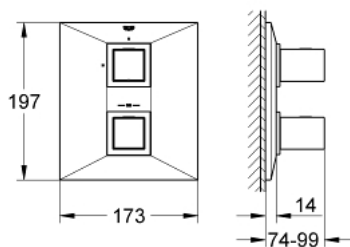

19 791 000 ALLURE BRILLIANT THERMOSTATIC SHOWER MIXER

PRODUCT DESCRIPTION

- Colour: chrome
- set for final installation for
- GROHE Rapido T 35 500 000/35 050 000
- without concealed body
- GROHE LongLife finish
- GROHE SafeStop Plus optional temperature limiter at 43°C included
- volume handle with GROHE EcoButton (economy button with individually adjustable economy stop)
- Carbadur ceramic headparts 1/2", 180°
- GROHE FastFixation escutcheon with covered shaft sealing and covered fixing
- metal handles

3: Stop (Spare part-nr. 10093000)

4: Ceramic headpart 1/2" (Spare part-nr. 45346000)

4.1: O-ring $\varnothing 18.2 \times \varnothing 1.7$ (Spare part-nr. 0392400M)

5: Adapter (Spare part-nr. 12702000)

6: Extension set 27.5 mm (Spare part-nr. 47780000)*