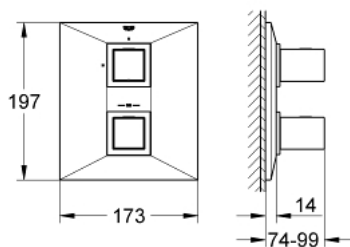

19 791 000 ALLURE BRILLIANT THERMOSTATIC SHOWER MIXER

PRODUCT DESCRIPTION

- Colour: chrome
- set for final installation for
- GROHE Rapido T 35 500 000/35 050 000
- without concealed body
- GROHE LongLife finish
- GROHE SafeStop Plus optional temperature limiter at 43°C included
- volume handle with FlowControl Button (button with individually adjustable stop)
- Carbadur ceramic headparts 1/2", 180°
- GROHE FastFixation escutcheon with covered shaft sealing and covered fixing
- metal handles

3: Stop (Spare part-nr. 10093000)

4: Ceramic headpart 1/2" (Spare part-nr. 45346000)

4.1: O-ring $\varnothing 18.2 \times \varnothing 1.7$ (Spare part-nr. 0392400M)

5: Adapter (Spare part-nr. 12702000)

6: Extension set 27.5 mm (Spare part-nr. 47780000)*