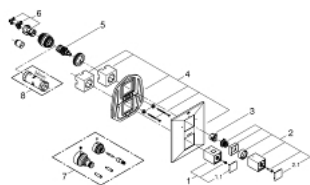

19 792 000 ALLURE BRILLIANT THERMOSTAT WITH INTEGRATED 2-WAY DIVERTER FOR BATH OR SHOWER WITH MORE THAN ONE OUTLET

PRODUCT DESCRIPTION

- Colour: chrome
- final installation set for
- 35 500 000
- without concealed body
- GROHE LongLife finish
- GROHE SafeStop Plus - optional temperature limiter at 43°C included
- Aquadimmer with multiple function
- - flow control
- Diverter for 2 outlets
- GROHE FastFixation escutcheon with covered shaft sealing and covered fixing
- metal handles

19 792 000 ALLURE BRILLIANT THERMOSTAT WITH INTEGRATED 2-WAY DIVERTER FOR BATH OR SHOWER WITH MORE THAN ONE OUTLET

SPARE PARTS, April 2014 – now

- 1: Temperature control handle (Spare part-nr. 47839000)
- 1.1: Shield (Spare part-nr. 4784000M)
- 2: Handle for shut-off valve (Spare part-nr. 47842000)
- 2.1: Shield (Spare part-nr. 4784000M)
- 3: Stop ring (Spare part-nr. 47843000)
- 4: Escutcheon (Spare part-nr. 47844000)
- 5: Aquadimmer (Spare part-nr. 47364000)
- 6: Adapter 3/4" x 1/2" (Spare part-nr. 12701000)
- 7: Extension-set, 27,5 mm (Spare part-nr. 47781000)*
- 8: Socket spanner (Spare part-nr. 19332000)*