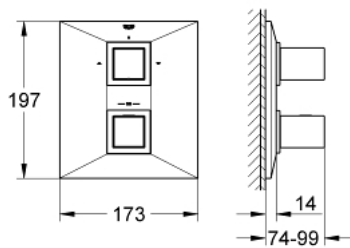

19 792 000 ALLURE BRILLIANT THERMOSTAT WITH INTEGRATED 2-WAY DIVERTER FOR BATH OR SHOWER WITH MORE THAN ONE OUTLET

PRODUCT DESCRIPTION

- Colour: chrome
- final installation set for
- 35 500 000
- without concealed body
- GROHE LongLife finish
- GROHE SafeStop Plus - optional temperature limiter at 43°C included
- Aquadimmer with multiple function
- - flow control
- Diverter for 2 outlets
- GROHE FastFixation escutcheon with covered shaft sealing and covered fixing
- metal handles

19 792 000 ALLURE BRILLIANT THERMOSTAT WITH INTEGRATED 2-WAY DIVERTER FOR BATH OR SHOWER WITH MORE THAN ONE OUTLET

SPARE PARTS, April 2014 – now

- 1: Temperature control handle (Spare part-nr. 47839000)
- 1.1: Shield (Spare part-nr. 4784000M)
- 2: Handle for shut-off valve (Spare part-nr. 47842000)
- 2.1: Shield (Spare part-nr. 4784000M)
- 3: Stop ring (Spare part-nr. 47843000)
- 4: Escutcheon (Spare part-nr. 47844000)
- 5: Aquadimmer (Spare part-nr. 47364000)
- 6: Adapter 3/4" x 1/2" (Spare part-nr. 12701000)
- 7: Extension-set, 27,5 mm (Spare part-nr. 47781000)*
- 8: Socket spanner (Spare part-nr. 19332000)*