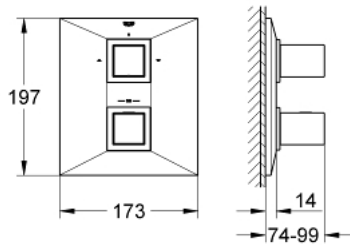

19 792 000 ALLURE BRILLIANT THERMOSTAT WITH INTEGRATED 2-WAY DIVERTER FOR BATH OR SHOWER WITH MORE THAN ONE OUTLET

PRODUCT DESCRIPTION

- Colour: chrome
- set for final installation for
- GROHE Rapido T 35 500 000
- without concealed body
- GROHE LongLife finish
- GROHE SafeStop Plus optional temperature limiter at 43°C included
- Aquadimmer with multiple function
- flow control
- diverter for 2 outlets
- GROHE FastFixation escutcheon with covered shaft sealing and covered fixing
- metal handles

19 792 000 **ALLURE BRILLIANT THERMOSTAT WITH INTEGRATED 2-WAY DIVERTER FOR BATH OR SHOWER WITH MORE THAN ONE OUTLET**

SPARE PARTS, 4月 2014 – now

- 1: Temperature control handle (Spare part-nr. 47839000)
 - 1.1: Cap (Spare part-nr. 4784000M)
 - 2: Handle for shut-off valve (Spare part-nr. 47842000)
 - 2.1: Cap (Spare part-nr. 4784000M)
 - 3: Stop ring (Spare part-nr. 47843000)
 - 4: Escutcheon (Spare part-nr. 47844000)
 - 5: Aquadimmer (Spare part-nr. 47364000)
 - 6: Adapter (Spare part-nr. 12701000)
 - 7: Extension set 27.5 mm (Spare part-nr. 47781000)*
 - 8: Socket spanner (Spare part-nr. 19332000)*
- * Optional accessories