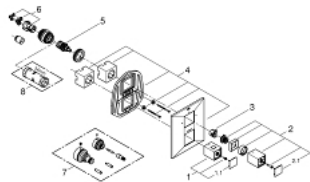

19 792 000 ALLURE BRILLIANT THERMOSTAT WITH INTEGRATED 2-WAY DIVERTER FOR BATH OR SHOWER WITH MORE THAN ONE OUTLET

PRODUCT DESCRIPTION

- Colour: chrome
- set for final installation for
- GROHE Rapido T 35 500 000
- without concealed body
- GROHE LongLife finish
- GROHE SafeStop Plus optional temperature limiter at 43°C included
- Aquadimmer with multiple function
- flow control
- diverter for 2 outlets
- GROHE FastFixation escutcheon with covered shaft sealing and covered fixing
- metal handles

19 792 000 **ALLURE BRILLIANT THERMOSTAT WITH INTEGRATED 2-WAY DIVERTER FOR BATH OR SHOWER WITH MORE THAN ONE OUTLET**

SPARE PARTS, 4月 2014 – now

- 1: Temperature control handle (Spare part-nr. 47839000)
 - 1.1: Cap (Spare part-nr. 4784000M)
 - 2: Handle for shut-off valve (Spare part-nr. 47842000)
 - 2.1: Cap (Spare part-nr. 4784000M)
 - 3: Stop ring (Spare part-nr. 47843000)
 - 4: Escutcheon (Spare part-nr. 47844000)
 - 5: Aquadimmer (Spare part-nr. 47364000)
 - 6: Adapter (Spare part-nr. 12701000)
 - 7: Extension set 27.5 mm (Spare part-nr. 47781000)*
 - 8: Socket spanner (Spare part-nr. 19332000)*
- * Optional accessories