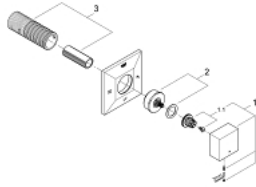

19 798 000 ALLURE BRILLIANT 5-WAY DIVERTER

PRODUCT DESCRIPTION

- Colour: chrome
- trim set for use with rough-in set 29 033 000
- without concealed body
- GROHE LongLife finish
- installation height infinitely adjustable 66 - 113 mm

19 798 000 ALLURE BRILLIANT 5-WAY DIVERTER

SPARE PARTS, August 2010 – now

1: Handle (Spare part-nr. 48131000)

1.1: Replacement handle connection kit (Spare part-nr. 45186000)

2: Extension (Spare part-nr. 48132000)