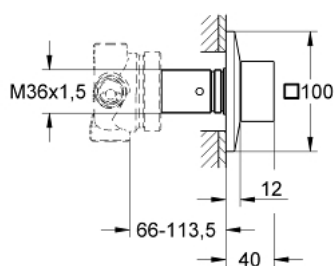

19 798 000 ALLURE BRILLIANT 5-WAY DIVERTER

PRODUCT DESCRIPTION

- Colour: chrome
- trim set for use with rough-in set 29 033 000
- without concealed body
- GROHE LongLife finish
- installation height infinitely adjustable 66 - 113 mm

19 798 000 ALLURE BRILLIANT 5-WAY DIVERTER

SPARE PARTS, August 2010 – now

1: Handle (Spare part-nr. 48131000)

1.1: Replacement handle connection kit (Spare part-nr. 45186000)

2: Extension (Spare part-nr. 48132000)