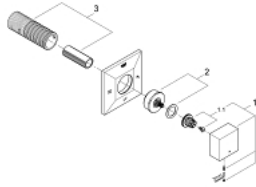

19 798 000 **ALLURE BRILLIANT 5-WAY DIVERTER**

PRODUCT DESCRIPTION

- Colour: chrome
- trim set for use with rough-in set 29 033 000
- without concealed body
- GROHE LongLife finish
- installation depth infinitely adjustable 66 - 113 mm

19 798 000 **ALLURE BRILLIANT 5-WAY DIVERTER**

SPARE PARTS, 8月 2010 – now

1: Handle (Spare part-nr. 48131000)

1.1: Replacement handle connection kit (Spare part-nr. 45186000)

2: Extension for spindle (Spare part-nr. 48132000)