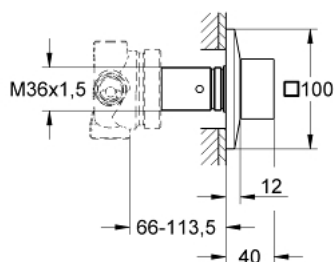

19 798 000 **ALLURE BRILLIANT 5-WAY DIVERTER**

PRODUCT DESCRIPTION

- Colour: chrome
- trim set for use with rough-in set 29 033 000
- without concealed body
- GROHE LongLife finish
- installation depth infinitely adjustable 66 - 113 mm

19 798 000 **ALLURE BRILLIANT 5-WAY DIVERTER**

SPARE PARTS, 8月 2010 – now

1: Handle (Spare part-nr. 48131000)

1.1: Replacement handle connection kit (Spare part-nr. 45186000)

2: Extension for spindle (Spare part-nr. 48132000)