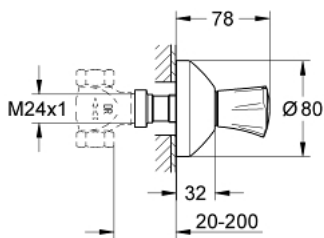

19 806 001 COSTA L CONCEALED VALVE EXPOSED PART

PRODUCT DESCRIPTION

- Colour: chrome
- trim set for 35 028 000
- for concealed valves, 1/2", 3/4", 1"
- installation depth infinitely adjustable 20 - 200 mm
- screw flange
- screwable
- metal handle
- heat-insulated
- marking: blue
- GROHE LongLife finish

19 806 001 **COSTA L CONCEALED VALVE EXPOSED PART**

SPARE PARTS, June 2007 – now

- 1: Handle (Spare part-nr. 45994000)
- 1.1: Repl. kit f.handle fastening (Spare part-nr. 0538600M)
- 2: Extension (Spare part-nr. 45204000)
- 3: Escutcheon (Spare part-nr. 45219000)
- 4: Extension 20-200 (Spare part-nr. 45203000)
- 5: Screw for Costa/Avina products (Spare part-nr. 48013000)*