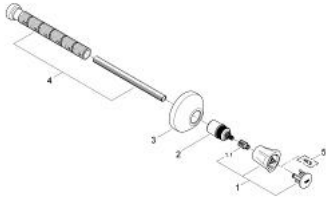

19 806 001 COSTA L CONCEALED VALVE EXPOSED PART

PRODUCT DESCRIPTION

- Colour: chrome
- trim set for 35 028 000
- for concealed valves, 1/2", 3/4", 1"
- installation depth infinitely adjustable 20 - 200 mm
- screw flange
- screwable
- metal handle
- heat-insulated
- marking: blue
- GROHE LongLife finish

19 806 001 **COSTA L CONCEALED VALVE EXPOSED PART**

SPARE PARTS, June 2007 – now

- 1: Handle (Spare part-nr. 45994000)
- 1.1: Repl. kit f.handle fastening (Spare part-nr. 0538600M)
- 2: Extension (Spare part-nr. 45204000)
- 3: Escutcheon (Spare part-nr. 45219000)
- 4: Extension 20-200 (Spare part-nr. 45203000)
- 5: Screw for Costa/Avina products (Spare part-nr. 48013000)*