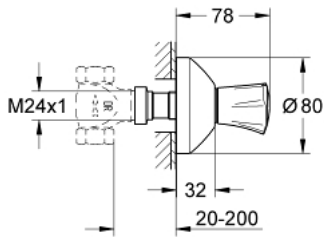

19 806 001 COSTA L CONCEALED VALVE EXPOSED PART

PRODUCT DESCRIPTION

- Colour: chrome
- trim set for 35 028 000
- for GROHE concealed valves, 1/2", 3/4", 1"
- installation depth infinitely adjustable 20 - 200 mm
- escutcheon with wall sealing
- screwable
- metal handle
- heat insulated
- marking: blue
- GROHE LongLife finish

19 806 001 COSTA L CONCEALED VALVE EXPOSED PART

SPARE PARTS, 6月 2007 – now

- 1: Handle (Spare part-nr. 45994000)
- 1.1: Snap insert (Spare part-nr. 0538600M)
- 2: Extension for spindle (Spare part-nr. 45204000)
- 3: Escutcheon (Spare part-nr. 45219000)
- 4: Extension set 200 mm (Spare part-nr. 45203000)
- 5: Screw for Costa/Avina products (Spare part-nr. 48013000)*