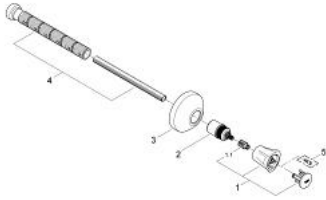

19 806 001 COSTA L CONCEALED VALVE EXPOSED PART

PRODUCT DESCRIPTION

- Colour: chrome
- trim set for 35 028 000
- for GROHE concealed valves, 1/2", 3/4", 1"
- installation depth infinitely adjustable 20 - 200 mm
- escutcheon with wall sealing
- screwable
- metal handle
- heat insulated
- marking: blue
- GROHE LongLife finish

19 806 001 COSTA L CONCEALED VALVE EXPOSED PART

SPARE PARTS, 6月 2007 – now

- 1: Handle (Spare part-nr. 45994000)
- 1.1: Snap insert (Spare part-nr. 0538600M)
- 2: Extension for spindle (Spare part-nr. 45204000)
- 3: Escutcheon (Spare part-nr. 45219000)
- 4: Extension set 200 mm (Spare part-nr. 45203000)
- 5: Screw for Costa/Avina products (Spare part-nr. 48013000)*