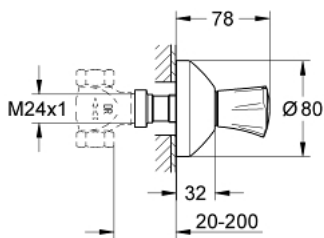

19 807 001 COSTA L CONCEALED VALVE EXPOSED PART

PRODUCT DESCRIPTION

- Colour: chrome
- trim set for 35 028 000
- for concealed valves, 1/2", 3/4", 1"
- installation depth infinitely adjustable 20 - 200 mm
- screw flange
- screwable
- metal handle
- heat-insulated
- marking: red
- GROHE LongLife finish

19 807 001 **COSTA L CONCEALED VALVE EXPOSED PART**

SPARE PARTS, June 2007 – now

- 1: Handle (Spare part-nr. 45994000)
- 1.1: Repl. kit f.handle fastening (Spare part-nr. 0538600M)
- 2: Extension (Spare part-nr. 45204000)
- 3: Escutcheon (Spare part-nr. 45219000)
- 4: Extension 20-200 (Spare part-nr. 45203000)
- 5: Screw for Costa/Avina products (Spare part-nr. 48013000)*