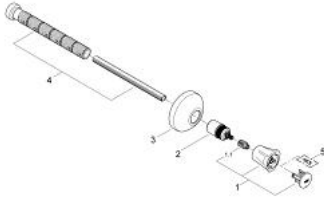

19 807 001 COSTA L CONCEALED VALVE EXPOSED PART

PRODUCT DESCRIPTION

- Colour: chrome
- trim set for 35 028 000
- for concealed valves, 1/2", 3/4", 1"
- installation depth infinitely adjustable 20 - 200 mm
- screw flange
- screwable
- metal handle
- heat-insulated
- marking: red
- GROHE LongLife finish

19 807 001 **COSTA L CONCEALED VALVE EXPOSED PART**

SPARE PARTS, June 2007 – now

- 1: Handle (Spare part-nr. 45994000)
- 1.1: Repl. kit f.handle fastening (Spare part-nr. 0538600M)
- 2: Extension (Spare part-nr. 45204000)
- 3: Escutcheon (Spare part-nr. 45219000)
- 4: Extension 20-200 (Spare part-nr. 45203000)
- 5: Screw for Costa/Avina products (Spare part-nr. 48013000)*