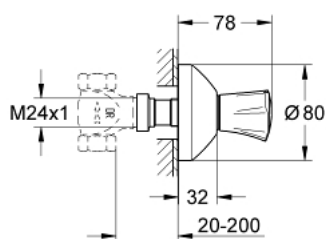

## 19 807 001 COSTA L CONCEALED VALVE EXPOSED PART

### PRODUCT DESCRIPTION

- Colour: chrome
- trim set for 35 028 000
- for GROHE concealed valves, 1/2", 3/4", 1"
- installation depth infinitely adjustable 20 - 200 mm
- escutcheon with wall sealing
- screwable
- metal handle
- heat insulated
- marking: red
- GROHE LongLife finish

### SPARE PARTS, 6月 2007 – now

- 1: Handle (Spare part-nr. 45994000)
- 1.1: Snap insert (Spare part-nr. 0538600M)
- 2: Extension for spindle (Spare part-nr. 45204000)
- 3: Escutcheon (Spare part-nr. 45219000)
- 4: Extension set 200 mm (Spare part-nr. 45203000)
- 5: Screw for Costa/Avina products (Spare part-nr. 48013000)\*