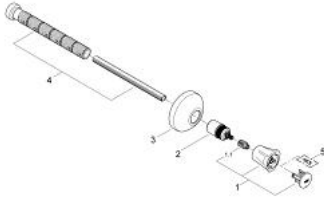

## 19 807 001 COSTA L CONCEALED VALVE EXPOSED PART

### PRODUCT DESCRIPTION

- Colour: chrome
- trim set for 35 028 000
- for GROHE concealed valves, 1/2", 3/4", 1"
- installation depth infinitely adjustable 20 - 200 mm
- escutcheon with wall sealing
- screwable
- metal handle
- heat insulated
- marking: red
- GROHE LongLife finish

### SPARE PARTS, 6月 2007 – now

- 1: Handle (Spare part-nr. 45994000)
- 1.1: Snap insert (Spare part-nr. 0538600M)
- 2: Extension for spindle (Spare part-nr. 45204000)
- 3: Escutcheon (Spare part-nr. 45219000)
- 4: Extension set 200 mm (Spare part-nr. 45203000)
- 5: Screw for Costa/Avina products (Spare part-nr. 48013000)\*